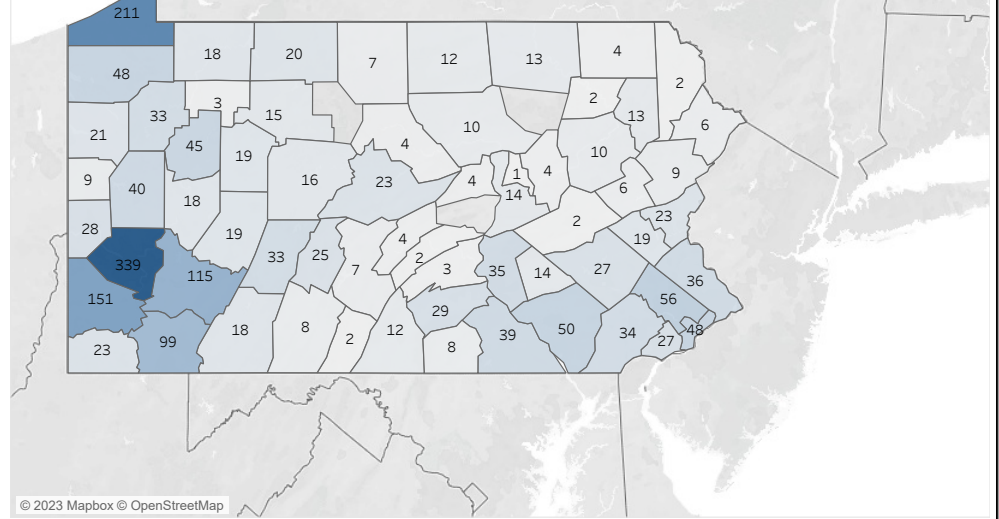

I'm interested in...
Spring 2023

I want counts by...
Headcount

My population target is...
Continuing/Other GR

Filtering Controls

Reset Filters

FILTER(S) IN USE!

Training Video - Term Data

Browse Definitions

Ethnicity & Race

Legal Sex

Residency

Housing