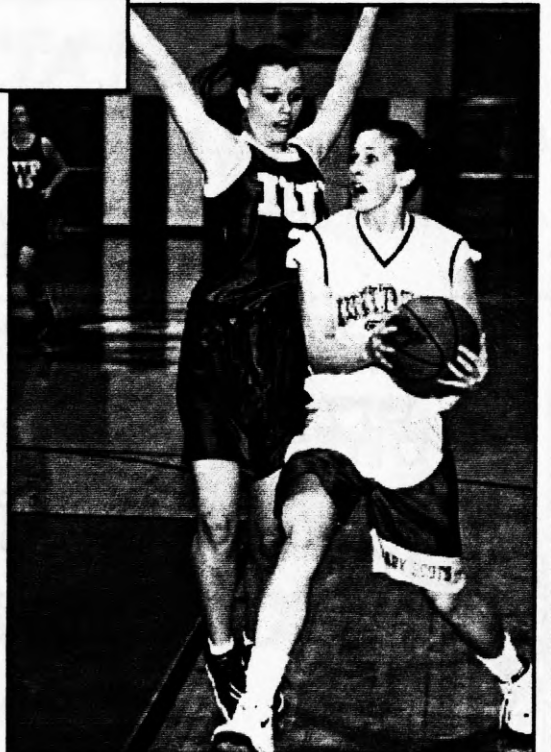

EDINBORO

***FIGHTING
SCOTS***

***1998-99
MEN'S AND
WOMEN'S
BASKETBALL***