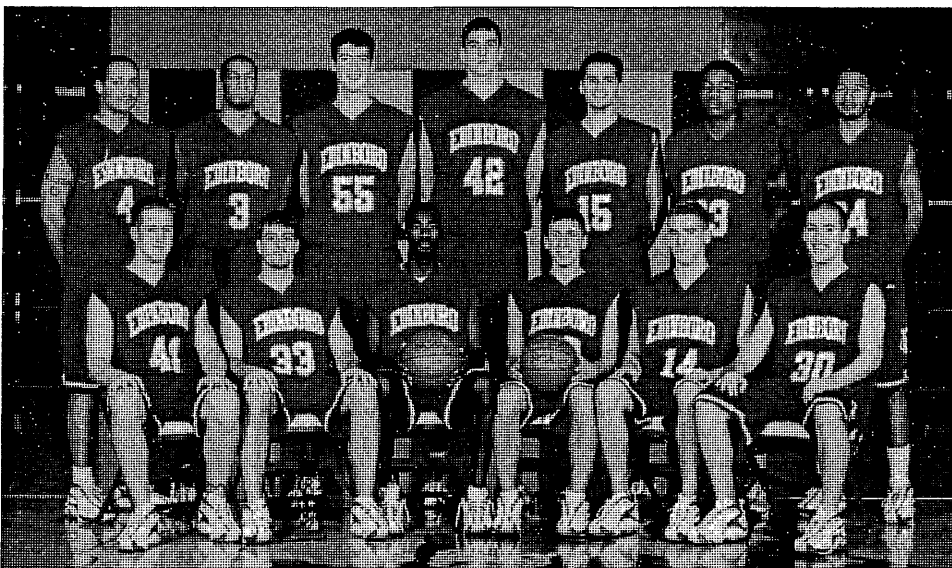

SEASON BLOCKED SHOTS LEADERS

4.	Alonzo Jenkins (1987-88)	64
5.	Alonzo Jenkins (1986-87)	58
6.	Billy Wade (1989-90)	56
	Jason Roseto (1999-00)	56

SCHOTT SCORES

It hasn't been an easy season for **Rob Schodt**. The 6'8" junior earned a starting role the second half of last season, but has seen limited action this year. He showed signs of becoming a contributor at Ohio Valley, making 5 of 7 field goals and 2 of 2 free throws for a season-high 12 points.

EDINBORO UNIVERSITY

The Fighting Scots

Record: 8-6, 1-1 PSAC West

No.	Name	Pos.	Ht.	Wt.	Yr.	Hometown/High School
3	James Dickerson	F	6-4	190	So.	Cleveland, OH/Richmond Heights
4	Keith Allen	F	6-4	220	Jr.	Cleveland Heights, OH/CC of Beaver County
5	Jean Paul	G	6-4	185	Sr.	Naples, FL/Lely
14	Kevin O'Connor	G	6-2	175	So.	Pittsburgh, PA/Keystone Oaks
15	Derek Armstrong	G/F	6-3	180	Fr.	Montreal, CAN/Champlain
22	Adam Kaufman	G	5-11	165	Jr.	Coraopolis, PA/Montour
24	Ramee Davis	G/F	6-3	185	Fr.	Chester, PA/Chester
30	David Gartrell	G	6-2	178	Fr.	Littlestown, PA/Littlestown
34	Kenny Tate	F	6-4	202	So.	Philadelphia, PA/New Mexico JC
42	Jason Roseto	C	6-10	255	Fr.	Harborcreek, PA/Harbor Creek
44	Ryan Leahy	F	6-2	190	So.	Springdale, PA/Springdale
55	Rob Schodt	C	6-8	220	Jr.	Erie, PA/McDowell

HEAD COACH: Greg Walcavich

ASST. COACH: Pat Cleary

CAPTAINS: Adam Kaufman and Jean Paul

THE PSAC TONITE

PSAC STANDINGS

Western Division	Overall	PSAC
California(Pa.)	13-4	2-0
Indiana(Pa.)	11-2	1-0
Edinboro	8-6	1-1
Clarion	9-5	1-1
Slippery Rock	8-5	1-1
Lock Haven	5-8	0-1
Shippensburg	6-8	0-2

Eastern Division	Overall	PSAC
Cheyney	9-3	2-0
West Chester	9-3	2-0
Millersville	5-7	0-1
Mansfield	10-4	1-1
Bloomsburg	10-3	0-1
Kutztown	5-8	0-2
East Stroudsburg	2-12	0-2

Wednesday, January 19 Schedule

Mansfield at EDINBORO, 7:30 p.m.
Shippensburg at California(Pa.),
Lock Haven at Clarion,
Indiana(Pa.) at Slippery Rock,
Bloomsburg at Kutztown,
Cheyney at West Chester,
Millersville at East Stroudsburg,

WEST PLAYER OF THE WEEK (1/17/00)

Seth Martin, California(Pa.)

WEST ROOKIE OF THE WEEK (1/17/00)

Jason Roseto, Edinboro

MANSFIELD UNIVERSITY

The Mountaineers

Record: 10-4

No.	Name	Pos.	Ht.	Wt.	Yr.	Hometown/High School
3	Damar Lopez	G	5-11	168	So.	York, PA/William Penn
4	Ryan Van Noy	G	5-10	150	Fr.	Granville Summit, PA/Troy
10	Kevin Perlake	G	6-1	170	Sr.	Wilkes-Barre, PA/Coughlin
13	Damoun Lopez	G	6-2	195	Jr.	York, PA/William Penn
15	Alex Goodman	F	6-5	208	So.	New Freedom, PA/Susquehannock
23	Anthony Brown	F	6-3	210	Fr.	Harrisburg, PA/Susquehanna Twp.
24	Jeremy Yetter	G	6-4	190	Fr.	Leiwistown, PA/Indian Valley
31	Mark Bristol	F	6-6	307	Sr.	Philadelphia, PA/M.L. King
32	Tommy Harvey	G	5-9	150	Sr.	Pottstown, PA/Pottstown
33	Demontrick Doodles	F	6-6	180	Jr.	York, PA/William Penn
40	Mike Schrader	F	6-7	218	Jr.	Fairport, NY/Fairport
44	Lorne Creighton	F	6-5	210	Fr.	Lancaster, PA/McCaskey
45	Jabari Mathews	F	6-6	240	Jr.	Pittsburgh, PA/Perry

HEAD COACH: Vince Alexander

ASST. COACHES: Rich Miller and Steve Shannon

SCOUTING THE MOUNTAINEERS

Mansfield jumped out to a quick 8-0 getaway and was ranked in the top 25 of the NABC Division II poll. The Mountaineers have since lost four of their last six games, but to some quality competition, including Gannon and West Chester. First-year coach Vince Alexander has already guided his team to as many wins as it had in '98-99, when the Mountaineers finished 10-16 ... he's turned the trick with a lot of offense, as the Mountaineers lead the PSAC in scoring at 87.1 ppg. They have been held under 80 points just four times ... the ringleader is **Tommy Harvey**, a quick senior who currently ranks second in career scoring with 1,539 points. The 5'9" guard has already set the school record for career steals (248), and is tied for the career records both in three-pointers made (217) and free throws made (9364). Harvey averages 17.6 ppg. with 75 assists and 47 steals. He has made 30 of 99 three's. Harvey is a three-time All-PSAC honoree ... four Mountaineers average in double figures, with **Damar Lopez** at 14.2 ppg. and a team-high 82 assists. **Demontrick Doodles**, a 6'6" forward who sat out '98-99 after starting 16 games in '97-98, is next at 13.9 ppg., while **Damoun Lopez** contributes 11.7 ppg. with a team-leading 35 triples in 96 tries ... the top rebounder is **Alex Goodman**, a 6'5" sophomore who pulls down 5.5 boards to go with 8.8 ppg.