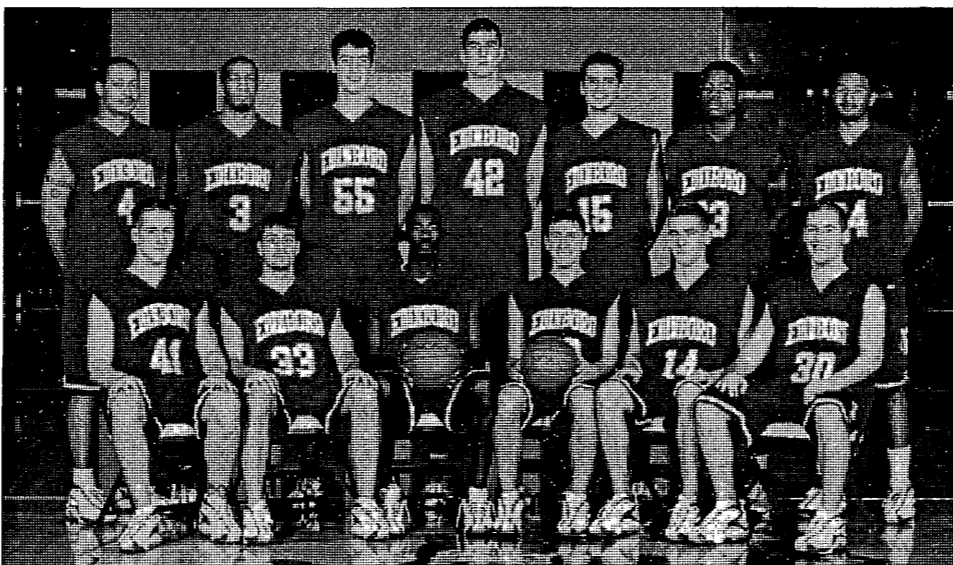

EDINBORO UNIVERSITY

The Fighting Scots

Record: 6-5

No.	Name	Pos.	Ht.	Wt.	Yr.	Hometown/High School
3	James Dickerson	F	6-4	190	So.	Cleveland, OH/Richmond Heights
4	Keith Allen	F	6-4	220	Jr.	Cleveland Heights, OH/CC of Beaver County
5	Jean Paul	G	6-4	185	Sr.	Naples, FL/Lely
14	Kevin O'Connor	G	6-2	175	So.	Pittsburgh, PA/Keystone Oaks
15	Derek Armstrong	G/F	6-3	180	Fr.	Montreal, CAN/Champlain
22	Adam Kaufman	G	5-11	165	Jr.	Coraopolis, PA/Montour
24	Ramee Davis	G/F	6-3	185	Fr.	Chester, PA/Chester
30	David Gartrell	G	6-2	178	Fr.	Littlestown, PA/Littlestown
34	Kenny Tate	F	6-4	202	So.	Philadelphia, PA/New Mexico JC
42	Jason Roseto	C	6-10	255	Fr.	Harborcreek, PA/Harbor Creek
44	Ryan Leahy	F	6-2	190	So.	Springdale, PA/Springdale
55	Rob Schodt	C	6-8	220	Jr.	Erie, PA/McDowell

HEAD COACH: Greg Walcavich

ASST. COACH: Pat Cleary

CAPTAINS: Adam Kaufman and Jean Paul

BORO BITS

MORE ON ADAM'S ASSISTS

Now that Boro point guard Adam Kaufman has broken the school record for career assists, he has set his sights on shattering the PSAC standard. His 569 career assists is eighth on the PSAC charts. The Boro floor general handed out a school-record 273 assists as a freshman, good enough to tie the PSAC record and rank third in Division II, then was credited with 203 assists last season. He has 93 assists over the first ten games this season, and even more impressive, has turned the ball over just 24 times in 402 minutes.

PSAC CAREER ASSISTS LEADERS

7. Art Taneyhill, Shippensburg 580
8. Adam Kaufman, Edinboro 569

Kaufman is also climbing on the Edinboro career charts for three-pointers made and

steals. He is now fifth in career triples and ninth in steals.

CAREER THREE-POINTERS MADE LEADERS

4. Adam Cheek (1991-93) 100
5. Adam Kaufman (1997-present) 89

CAREER STEALS LEADERS

7. Edwin Wright (1980-84) 148
8. Roy Stauffer (1971-74) 142
9. Adam Kaufman (1997-present) 138

SCOTS AMONG NCAA DIVISION II LEADERS

Edinboro has several players ranked among the most recent NCAA Division II leaders.

Adam Kaufman	3rd in assists
Jason Roseto	1st in blocked shots
Kenny Tate	10th in rebounding
	50th in scoring

CLARION UNIVERSITY

The Golden Eagles

Record: 8-4

No.	Name	Pos.	Ht.	Wt.	Yr.	Hometown/High School
00	Mark Starkey	F	6-6	210	Fr.	Youngstown, OH/Boardman
3	Bill Lindsey	G	5-11	190	Sr.	Chambersburg, PA/Lackawana JC
4	Stephen Nesmith	F	6-5	215	Fr.	Pittsburgh, PA/Sewickley Academy
10	Chris Kelley	G	6-2	190	Jr.	Roselle, NJ/Murray JC
12	Rollie Smith	G	6-0	170	Fr.	Cleveland, OH/Villa Angela-St. Joseph
21	Tamir Harbin	G	6-3	190	Jr.	Prospect Park, PA/Interboro
22	John Hartman	G/F	6-5	200	Fr.	Lewistown, PA/St. James
23	Aaron Epps	G	6-0	175	So.	Butler, PA/Butler
31	David Shearer	F	6-4	195	So.	Greensburg, PA/Hempfield
32	Allen Stevens	G/F	6-6	195	So.	Philadelphia, PA/Roman Catholic
35	Justin Kreefer	G/F	6-5	185	Fr.	East Liverpool, OH/East Liverpool
42	James Bigler	G	6-0	190	So.	Irwin, PA/Penn-Trafford
44	Ben Meese	F	6-7	215	Fr.	Berlin, PA/Berlin Brothers
52	Mike Wetzel	F	6-6	215	Sr.	Coudersport, PA/Coudersport
55	Kirk Evanov	G	6-0	165	Jr.	Pittsburgh, PA/CCAC South

HEAD COACH: Dr. Ron Righter

ASST. COACHES: Al Modrejewski, Matt McCarthy

SCOUTING THE GOLDEN EAGLES