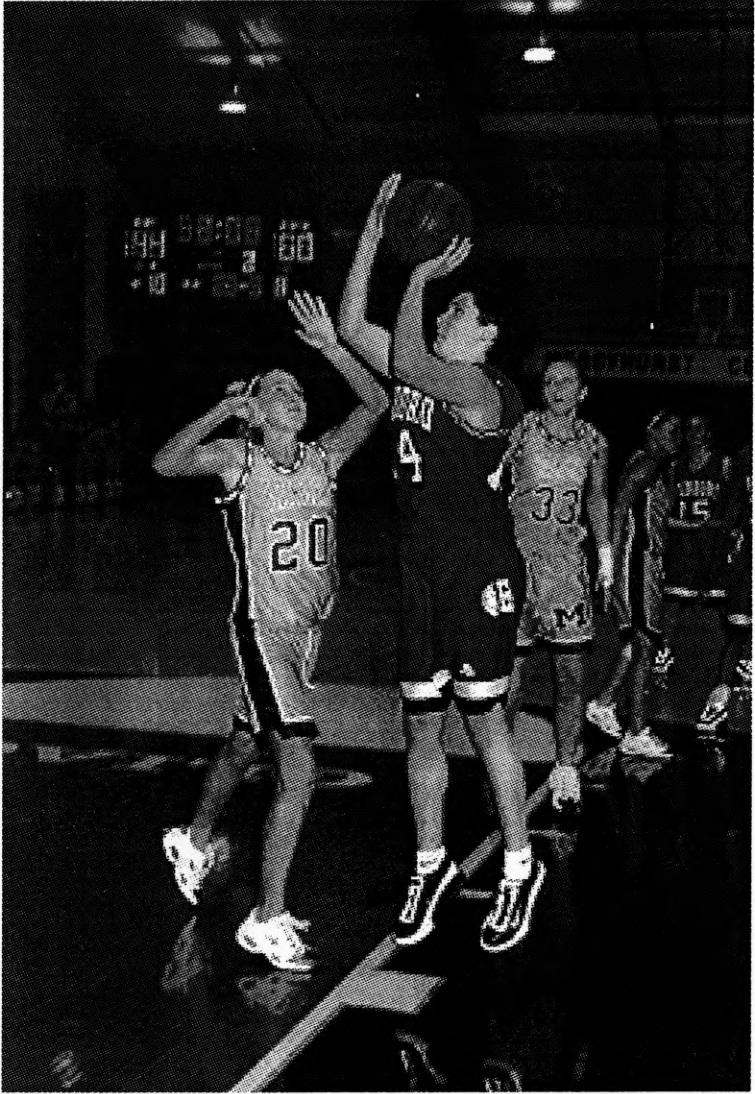

EDINBORO BASKETBALL

2000-01 PROGRAM

The LOCK HAVEN Game

Saturday, January 27, 2001
McComb Fieldhouse/Edinboro, PA

Today's Game

EDINBORO "Fighting Scots" Record: 11-6, 1-2 PSAC West	vs.	LOCK HAVEN "Lady Eagles" Record: 8-8, 0-3 PSAC West

The Edinboro University women's basketball team looks to rebound from Saturday's 64-62 last-second loss to Shippensburg. The Fighting Scots are 11-6 overall and 1-2 in the PSAC West. Lock Haven enters today's game with an 8-8 record overall and a 0-3 ledger in the conference.

EDINBORO-LOCK HAVEN SERIES

Edinboro leads 30-20
The Fighting Scots defeated the Lady Eagles twice last season, 89-61 at home and 82-63 in Lock Haven. Marin Hightower averaged 33 points in the two wins over the Lady Eagles, while **Kim Vay** grabbed 27 rebounds.

THE COACHES

Stan Swank is in his 14th season at the helm of the Fighting Scot program. The record-holder for career wins at Edinboro, Swank shows an overall mark of 237-146. He has guided the Fighting Scots to eight PSAC Tournaments, including four in the last five seasons, along with five NCAA Division II Tournament appearances. Five of his squads have posted 20-or-more wins, including the 1996-97 edition which went 24-9 and advanced to Edinboro's only Elite Eight ... Lock Haven head coach **Leah Magestro** has led the Lady Eagles to a 32-60 ledger over the past four seasons. Lock Haven has already surpassed last seasons win total with 8 triumphs this season. Magestro was head coach at Clarion for the 1988-89 season when the Golden Eagles finished 3-23.

SCOUTING THE SCOTS

Edinboro lost a heartbreaker, 64-62, last Saturday versus Shippensburg. Christa Cline knocked down a three-pointer with one second remaining to end the Fighting Scots' upset bid ... **Kim Vay**, a 5'10" forward, remains a fixture in the starting rotation, tallying four consecutive double-doubles and six for the year ... Vay is averaging 14.7 ppg. and 10.5 rpg., both team highs. She also paces the team with 30 steals, while shooting 52.2 percent from the floor. Vay has led the Fighting Scots in rebounding in 14 of the team's 17 contests ... freshman **Courtney Thompson**, a 5'6" guard from

Girard High School, averages 4.2 ppg. with 42 assists. Thompson is registering 8.0 ppg., 3.0 rpg. and 3.0 assists per game since joining the starting lineup four games ago ... **Julie McNeese**, a 5'6" defensive specialist, contributes 3.6 points and 2.3 rebounds per game ... **Katie Raymond** (6.4 ppg., 4.6 rpg.), a 6'2" center, is recording 8.5 points and 6.5 rebounds per contest over the last four contests ... **Wendy Wiggins**, a 5'9" guard, averages 9.9 ppg. with 52 assists ... Swank continues to shuffle his lineup, using a number of different combinations off the bench as well as in the starting lineup ... sophomore **Krystal Henson** is now coming off the bench after starting 12 straight contests. The 5'4" guard tallies 11.6 ppg. and leads the team with 54 assists. Henson snapped out of a four-game shooting slump going 10 of 21 on three-pointers in the last two games ... freshman **Megan Zitner** (5.7 ppg., 16 steals) sees time in the backcourt ... other reserves include sophomore forward **Lachelle Crawl** (4.8 ppg. and 1.7 rpg.), **Suzanne Petruska** (2.5 ppg. and 2.2 rpg.) and **Adann Williams** (4.5 ppg. and 3.8 rpg. with 17 blocked shots) ... at 6'2" **Ariena Winn** (3.8 ppg., 4.6 rpg.), a transfer from Bethune-Cookman, provides size up front.

VAY NAMED PSAC WEST PLAYER OF THE WEEK