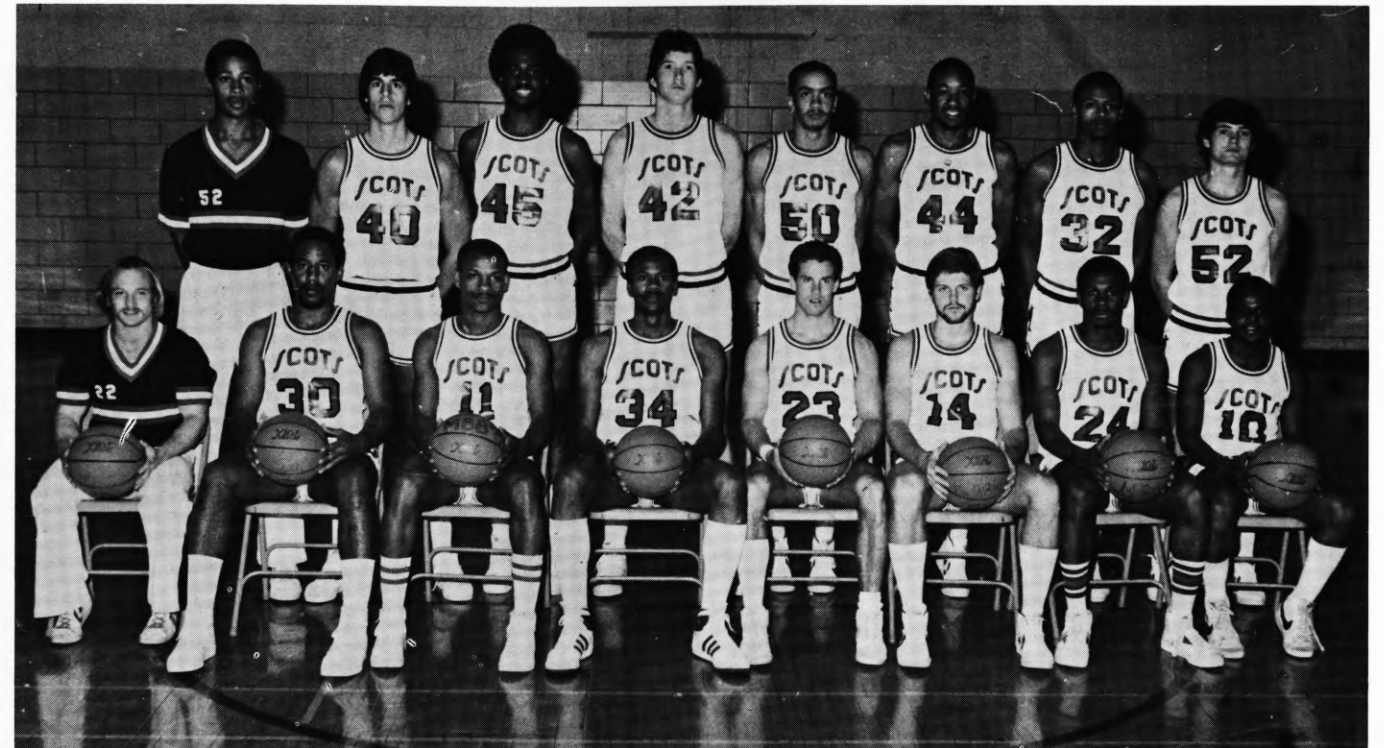

***** THE FIGHTING SCOTS *****

EDINBORO STATE'S 1981 FIGHTING SCOTS: Seated (L-R) Mike Calahan, Keith Woods, Julius Holman, Brian Simmons, Steve Senko, Brian Sharrick, Edwin Wright and Willie Lee. Standing (L-R) Derrick Burton,

John Luca, Clyde Brabson, Mike Albert, Marcus Thompson, Land Battle, Barry Marshall, and Noel Fisher.

EDINBORO STATE COLLEGE 1981-82 ALPHABETICAL BASKETBALL ROSTER

NAME	POS.	HT.	WT.	CLASS	HOMETOWN/HIGH SCHOOL
* Albert, Mike	C	6-9	200	So.	District Hts., Md./McDonough
* Battle, Land	C-F	6-5	180	Jr.	Toledo, Ohio/Toledo
Boetger, John	G	6-2	165	Fr.	Erie, PA/Mercyhurst Prep
Brabson, Clyde	C-F	6-7	185	Fr.	Ft. Wayne, Ind./Wayne
Downs, Donnie	F	6-4	180	Fr.	Upper Marlboro, Md./McDonough
Fisher, Noel	F	6-3	180	So.	Coraopolis, PA/Moon
Holman, Julius	G	6-1	175	So.	Washington, D.C./Cardozo
* Lee, Willie	G	5-6	150	So.	Clewiston, Fla./Clewiston
** Luca, John	F	6-6	200	Jr.	Mayfield Hts., Ohio/Mayfield
Marshall, Barry	F-G	6-4	190	So.	Pomfret, Md./McDonough
** Senko, Steve	G	5-10	160	Jr.	Philadelphia, PA/Arch. Ryan
Sharick, Brian	G	5-11	172	So.	Burrell, PA/Lower Burrell
Shoskin, Stu	F	6-3	175	Fr.	Erie, PA/McDowell
Simmons, Brian	G	6-3	180	Jr.	Ft. Wayne, Ind./Wayne
Woods, Keith	F	6-3	180	Fr.	Sharon/Sharon
* Wright, Edwin	G	6-1	190	So.	Clewiston, Fla./Clewiston

* Varsity Letters

Varsity Players in Bold