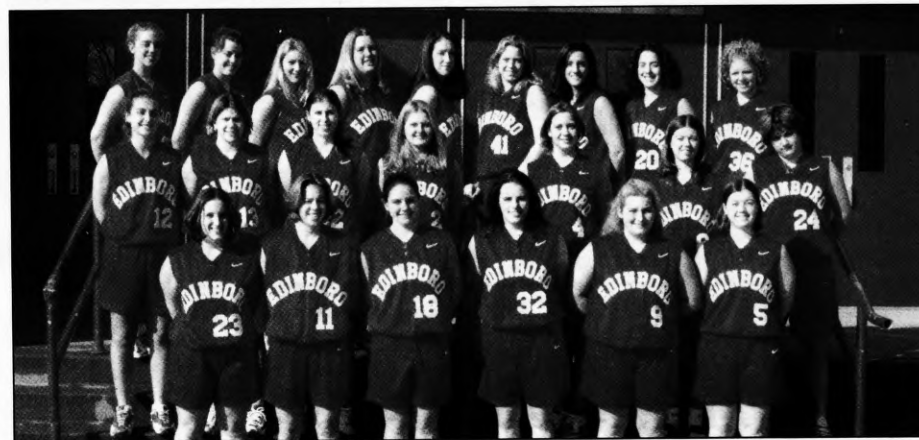

Head Coach: Dan Gierlak

Assistant Coach: Sabrina Lane

Captains: Marlana Mucciarone and Kelly Griffith