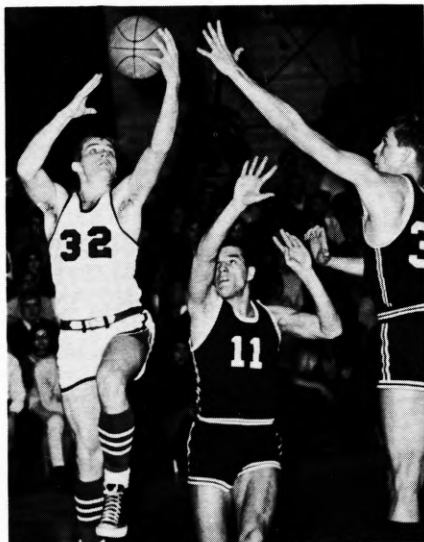

Frank Smith (F) 1967-68, 1968-69