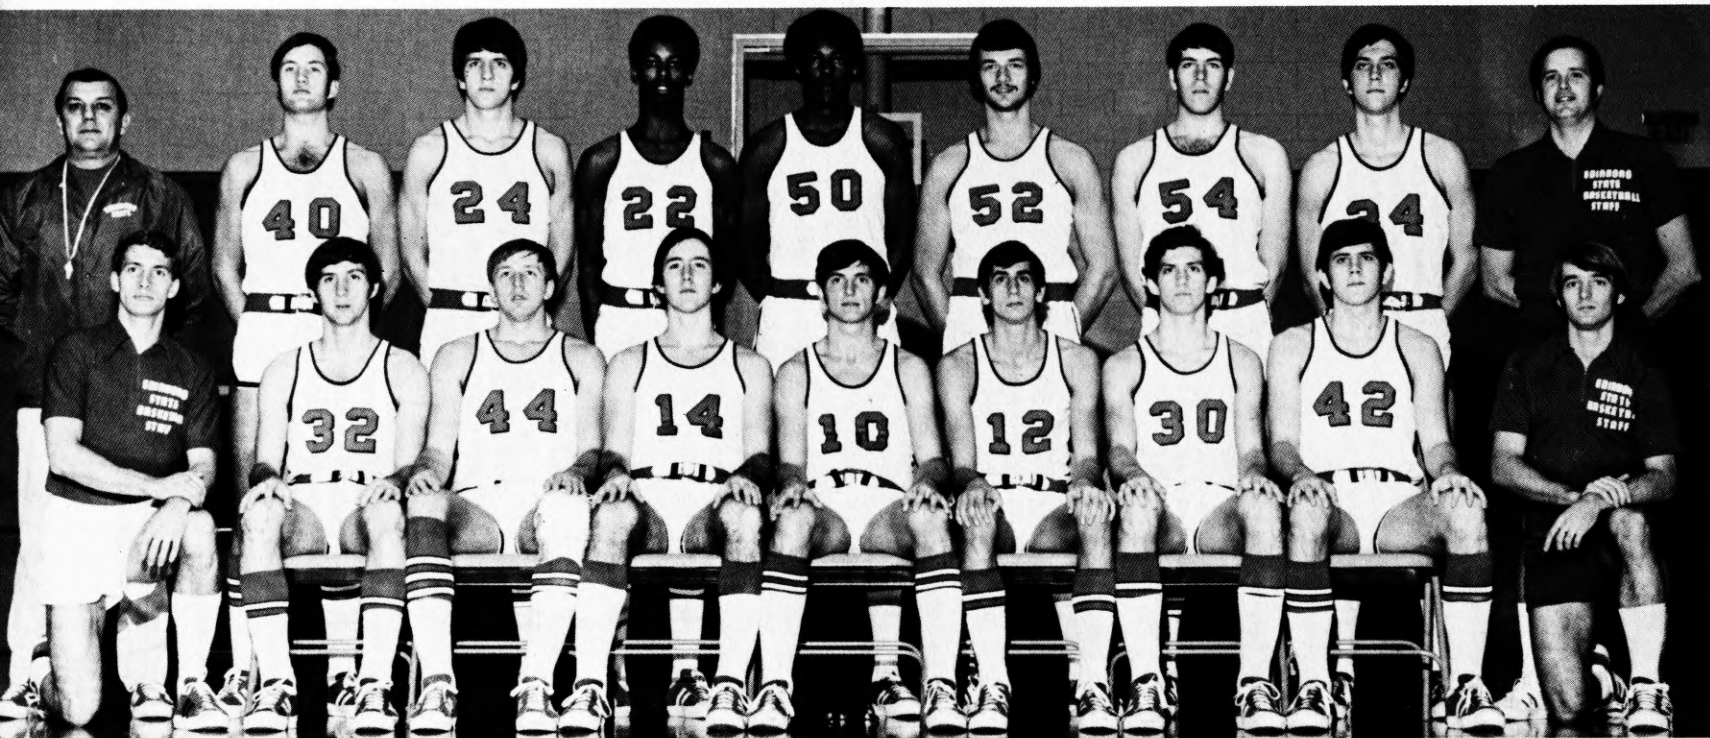

1972-73 FIGHTING SCOTS

1972-73 FIGHTING SCOT CAGERS AND COACHES

Front Row (L-R): Student Coach Fred Riley, Bob Rozanski, Paul Stiles, Bernie Jubeck, Roy Stauffer, Bill Henk, Larry Betar, Bill Lentz and Student Coach Roger Stubbe. *Back Row (L-R):* Assistant Coach Tony Laterza, Bob Birner, Don Gerdich, Ron Beckett, Sam Vickers, Rich Sulka, Dale Griffin, Don Miller and Head Coach Jim McDonald.

VARSITY ROSTER

White	Red	Name	Pos.	Ht.	Wt.	Class	Hometown (High School)	High School Coach
10	11	*Roy Stauffer	G	5-10	170	Jr.	Emmaus (Emmaus)	Mr. Richard Shaak
12	13	Bill Henk	G	6-1	165	So.	Pittsburgh (Keystone Oaks)	Mr. James Sims
14	15	*Bernie Jubeck	G	6-1	170	Sr.	Altoona (Bishop Guilfoyle)	Mr. Tom Lane
20	21	Bill Lentz	G	6-2	185	Fr.	Allentown (Salisbury)	Mr. William Paulik
22	23	Ron Beckett	F-G	6-7	180	Fr.	Elyria, O. (Elyria)	Mr. Mike Riley
24	25	*Don Gerdich	F-C	6-6	208	So.	McKeesport (McKeesport Area)	Mr. Edmund Kittiko
30	31	Larry Betar	G	6-1	170	So.	Altoona (Altoona Area)	Mr. John Swogger
32	33	Bob Rozanski	G	6-0	170	So.	Glassport (Serra Catholic)	Mr. Ken Denne
34	35	*Don Miller	F	6-5	197	So.	Pittsburgh (St. Basil)	Mr. Red Ryan
40	41	Bob Birner	F	6-5	195	Fr.	Monaca (Monaca)	Mr. Otto Pritchard
44	45	Paul Stiles	G-F	6-2	185	Jr.	Bradford (Bradford)	Mr. Hal Hansen
50	51	Sam Vickers	C	6-8	220	Fr.	Elyria, O. (Elyria)	Mr. Mike Riley
52	53	*Rich Sulka	C-F	6-6	225	Sr.	Pittsburgh (Central Catholic)	Mr. John Killian
54	55	Dale Griffin	F-C	6-7	225	Fr.	Elyria, O. (Elyria)	Mr. Mike Riley

Co-Captains: Rich Sulka and Roy Stauffer

* Varsity Letters

Manager: Jim Kleescz

JUNIOR VARSITY ROSTER

Name	Pos.	Ht.	Wt.	Class	Hometown (High School)	High School Coach
Mike Drozin	F	6-3	170	Fr.	Euclid, O. (St. Joseph)	None
Charles Maurer	F	6-6	240	Fr.	Cleveland, O. (Fairview)	Mr. Neil Sames
John Skutski	G	6-3	185	Fr.	Turtle Creek (Turtle Creek)	Mr. Don Goltz
Jim VanOrden	C	6-7	218	Fr.	Butler, N. J. (Butler)	Mr. Art Pasquale

Head Coach: Jim McDonald
Assistant Coach: Tony Laterza

Student Coaches: Fred Riley
Roger Stubbe

PRONUNCIATION GUIDE

Stauffer . . . STAW-fer
Jubeck . . . . .JU-bek

Gerdich . . . . .GUR-ditch
Betar . . . . .BEE-tar

Drozin . . . . .DRO-zen
Skutski . . . . .SCUT-skee

Coaches: Stubbe . . . . .STEW-bee
Laterza . . . . .la-TUR-za