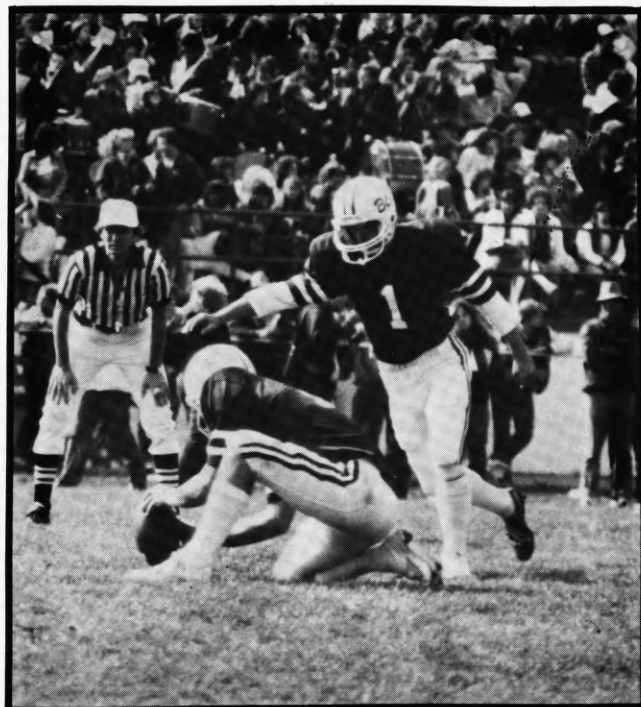

### THE COACHES AND THEIR RECORDS

NAME	SEASONS	BEST	WON	LOST	TIED	PCT.
Bill McDonald 1969-78	10	9-1, 1970-71	54	34	7	.614
Denny Creehan 1979-Present	3	6-2-1, 1980	14	14	1	.500
Loyal Park 1960-61	2	4-3-1, 1961	7	7	2	.500
Bob Thurbon 1956-59	4	5-4, 1956	15	16	2	.484
Sox Harrison 1926-38, 1941-42	15	4-1, 1927	27	56	2	.325
Jim Hazlett 1962-65	4	3-5, 1962	9	22	2	.290
Art McComb 1946-55	10	3-4, 1952	14	56	4	.200
William Cutcher 1966-68	3	2-7, 1967-68	5	20	1	.200
Orville Bailey 1939-40	2	1-6, 1939	1	13	0	.071