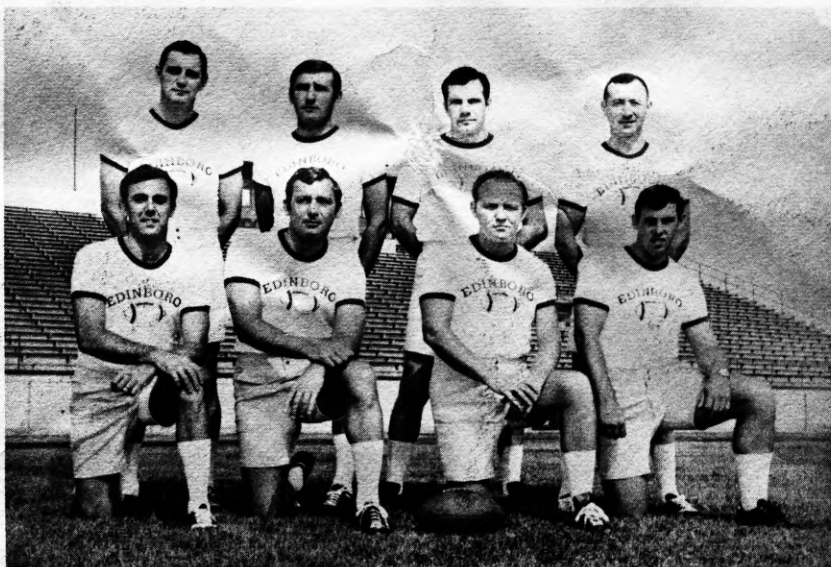

EDINBORO STATE COACHING STAFF

L-R Standing: Head Coach Bill McDonald, Tony Zvonar (Defensive Line), Joe Shesman (Offensive Line), Jim Bowen (Offensive Backs). L-R Kneeling: Bill Straub (Defensive Secondary), Mickey Watson (Quarterback, Receivers), Jack Hyland (Linebackers), Chuck Blaney (Offensive Backs, Freshmen).