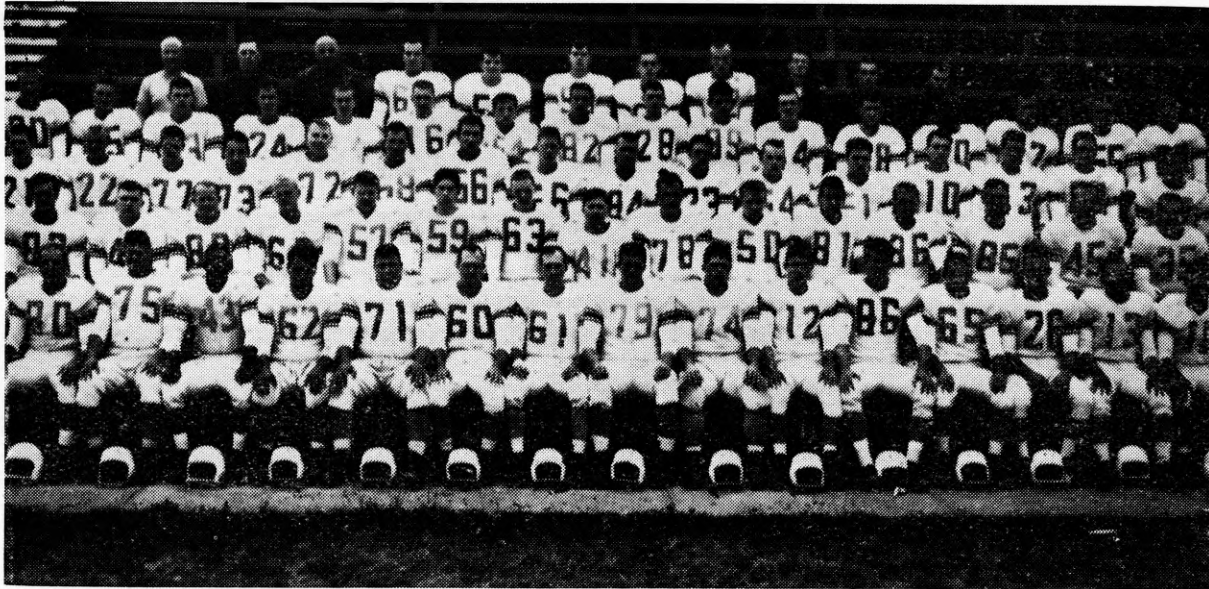

INDIANA TEACHERS — The Big Indians squad: Left to right, first row: Bob McFarland, Ron Frey, John Griffith, Tony Nicholas, Ed Fitzgerald, Jim Forsha, Jack Forsha, Dick Buzzelli, Dick Armanini, Bill Hoffman, Frank Cignetti, Max Bechtel, Herb Scott, Bill Lentz, Gene Davis; Second row: Allen Smith, Joe Vangrin, Kenneth Mechling, Don Sexton, Ronald Drown, Steve Wareham, Dennie Snyder, Jim Skvarla, Kenneth Bender, Jim Falenski, Ron Haubrich, Gene Syzmanski, Steve Rash, Jack Mash, Jim McKay; Third row: Tom Parsha, Tom Tomb, Ken Husband, Bob Grozette, Andy Deeter, Jim Petrunyak, Joe Dallas, Jack Ferguson, Ray Jones, Jim Brenner, Art Froebel, Wayne Bobich, Bill Ziener, Bernard Vangrin, Steve Budjan; Fourth row: Jim Payne, Sam Griffith, Raymond Parry, Tom Barrett, Don Poorbaugh, Letso, Dick Esposito, Sam Scavo, Don Rossi, Don Crosby, Bob Cramer, Bob Stephens, Percy Kirklin, Ed Elder, Gabriel Pagliaro; Fifth row: Dr. Rowe, trainer; Owen Dougherty, assistant coach; Sam Smith, head coach; Valentino, Dick McFarland, Bob Klein, John Nothwang, Ed Likar, and managers Dave Bodnar, Ken Rometo, and George Songer.