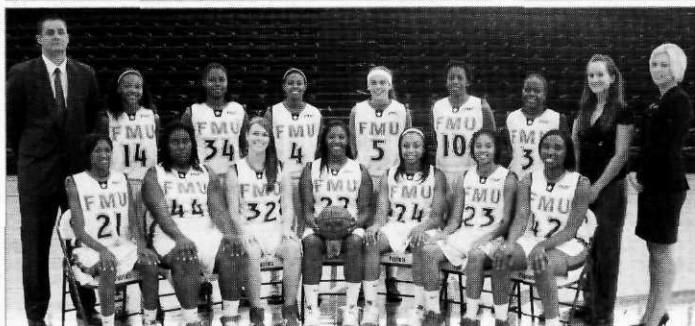

TEAM INFORMATION

2011 NCAA Division II Women's Basketball Championship

FRANCIS MARION PATRIOTS

ROSTER

No.	Name	Pos.	Ht.	Cl.	Hometown
3	Monica Mann	G	5-5	Sr.	Smyrna, Ga.
4	Ana Imani	G	5-8	So.	Chesapeake, Va.
5	Brittany Christian	G	5-7	Fr.	Raleigh, N.C.
10	Courtney Mealing	G	5-8	So.	North Augusta, S.C.
14	Kristen Dickerson	G	5-8	So.	Columbia, S.C.
21	Robin Colbert	G	5-10	Sr.	Bowie, Md.
22	Danelle Downs	F/C	6-0	Sr.	Charlotte, N.C.
23	Shannon Singleton-Bates	G	5-10	Sr.	South Norwalk, Conn.
24	Simone Trice	F	5-10	Jr.	Flint, Mich.
32	Kendra Bothof	F	5-11	Jr.	Fort Mill, S.C.
34	Jasmine Williams-Hayes	G/F	5-8	So.	Yorktown, Va.
42	T.T. Belcher	F	5-11	Jr.	Fayetteville, N.C.
44	Hannah Jones	C	6-2	Jr.	Ocala, Fla.