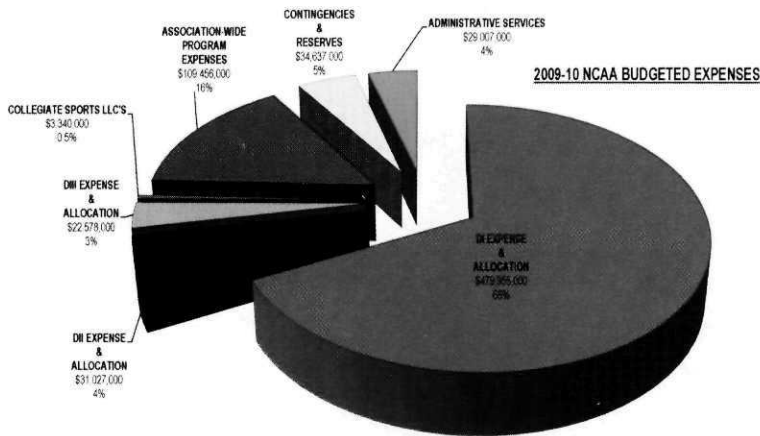

Current NCAA Budgeted Revenues Chart