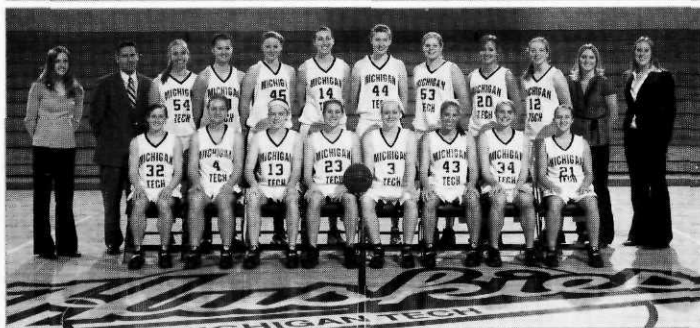

MICHIGAN TECH HUSKIES

ROSTER

No.	Name	Pos.	Ht.	Cl.	Hometown
3	Michelle Gaedke	G	5-9	Fr.	Dearborn, Mich.
4	Jessica Racine	G	5-8	So.	Ishpeming, Mich.
10	Kate Glodowski	F	6-0	Fr.	Amherst, Wis.
12	Lucy Dernovsek	F	5-11	Sr.	Holcombe, Wis.
13	Emma Veach	G	5-9	Jr.	Grand Haven, Mich.
14	Lisa Staehlin	C	6-2	Sr.	Tinley Park, Ill.
20	Lindsey Lindstrom	F	6-0	Jr.	Superior, Wis.
21	Sam Hoyt	G	5-5	So.	Arkansas, Wis.
23	Krista Kasuboski	G	5-9	Jr.	Wautoma, Wis.
32	Angela Guisfredi	G	5-5	Sr.	Hubbell, Mich.
34	Kelcey Traynoff	G	5-9	Fr.	Beach Park, Ill.
43	Paige Albi	G	5-10	Fr.	Sun Prairie, Wis.
44	Emily Harrison	C	6-4	Fr.	Elk Mound, Wis.
45	Heather Kessler	C	6-1	Fr.	Antigo, Wis.
53	Lynn Giesler	C	6-1	Jr.	Green Bay, Wis.
54	Taylor Stippel	F	5-11	Fr.	Woodbury, Minn.

RESULTS (27-2)

Score	Opponent	Score	Opponent
W, 49-46	at Mont. St. Billings	L, 47-73	at Fort Lewis
W, 67-49	at Rocky Mountain (MT)	W, 54-53	at Adams St.
W, 58-51	Nova Southeastern	W, 70-61	Western St.
W, 73-62	Simon Fraser	W, 66-53	Mesa St.
W, 68-51	at N.M. Highlands	W, 63-44	at Colo. Christian
W, 56-36	at Western N.M.	W, 64-54	at Colorado Mines
W, 70-57	Neb.-Kearney	W, 68-44	at Chadron St.
W, 72-44	Chadron St.	W, 62-60	at Neb.-Kearney
W, 67-57	Regis (CO)	W, 73-53	Western N.M.
W, 58-53	at Mesa St.	W, 69-45	N.M. Highlands
W, 66-57	at Western St.	W, 57-39	at Regis
W, 53-48	Colorado Mines	W, 70-50	Western St.
W, 72-56	Colo. Christian	W, 48-37 (OT)	Adams St. (N)
W, 74-47	Colorado St.-Pueblo	L, 57-65	Fort Lewis (N)
W, 73-57	UC-Colo. Sps.		

AT A GLANCE

Location	Denver, Colo.
Founded	1965
Enrollment	24,000
Colors	Navy Blue and Red
Conference	RMAC
President	Dr. Stephen Jordan
Athletics Director	Joan McDermott
Faculty Athletics Representative	Dr. Elizabeth Friot
Head Coach	Tanya Haave
Assistant Coaches	Tyler Cline, Erik Shoeneman, David Wells
Sports Information Contact	Andy Schlichting

RESULTS (26-2)

Score	Opponent	Score	Opponent
W, 83-36	Finlandia	L, 60-63	at Ferris St.
W, 67-46	Minn. Duluth	W, 84-64	at Grand Valley St.
W, 74-53	Southwest Minn. St. (N)	W, 85-66	Northwood (MI)
L, 70-78	at Concordia-St. Paul	W, 63-52	Hillsdale
W, 77-65	at Northern Mich.	W, 75-43	at Findlay
W, 72-58	at Ohio Dominican	W, 68-54	at Wayne St. (MI)
W, 64-61	at Tiffin	W, 70-68 (OT)	at Lake Superior St.
W, 64-43	Ferris St.	W, 68-50	Ashland
W, 60-55	Grand Valley St.	W, 89-49	Lake Erie
W, 56-47	at Southern Ind.	W, 64-54	at Saginaw Valley St.
W, 58-48	Northern Mich.	W, 68-51	at Northwood
W, 71-35	Marygrove	W, 58-40	Tiffin
W, 69-66	Lake Superior St.	W, 69-58	Hillsdale
W, 67-47	Saginaw Valley	W, 63-53	Ashland

AT A GLANCE

Location	Houghton, Mich.
Founded	1885
Enrollment	6,957
Colors	Silver, Gold and Black
Conference	GLIAC
President	Glenn D. Mroz
Athletics Director	Suzanne Sanregret
Faculty Athletics Representative	Bill Sproule
Head Coach	Kim Cameron
Assistant Coaches	Rae Drake, Sarah Stream
Sports Information Contact	Wes Frahm