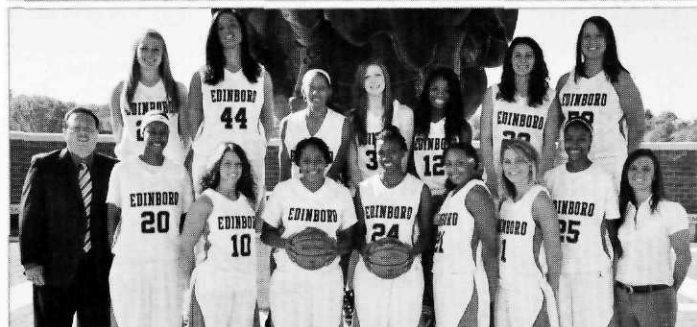

EDINBORO FIGHTING SCOTS

ROSTER

No.	Name	Pos.	Ht.	Cl.	Hometown
1	Katie Collins	G	5-8	Fr.	Chardon, Ohio
3	Darche' Jackson	G	5-6	Fr.	Pittsburgh, Pa.
10	Kerry Connolly	G	5-7	So.	McKees Rocks, Pa.
11	Laurel Lindsay	G/F	5-11	Fr.	South Park, Pa.
12	Kiara Brown	G	5-7	So.	Ambridge, Pa.
20	Morgyn Patterson	F	6-0	Fr.	Eric, Pa.
21	Raven Metz	G	5-6	Jr.	West Mifflin, Pa.
23	Hope Mancini	G	5-8	Fr.	Mayfield Heights, Ohio
24	Shawayna Morel	G	5-8	Sr.	Hagerstown, Md.
25	Meghyn Patterson	F	6-0	Fr.	Eric, Pa.
32	Renee' Brown	G/F	5-11	Jr.	Pittsburgh, Pa.
34	Micki Cerchiaro	G/F	5-11	Jr.	Pittsburgh, Pa.
44	Samantha Blazetic	F/C	6-3	So.	Eastlake, Ohio
52	Allison Saccani	C	6-3	Fr.	West Newton, Pa.

RESULTS (19-9)

Score	Opponent	Score	Opponent
L, 39-52	..... Northeastern St.	W, 57-53	..... at Missouri S&T
W, 78-37	..... William Jewell	W, 74-68	..... Wis.-Parkside
L, 49-57	..... Southwest Baptist	W, 71-66	..... at Lewis
L, 46-58	..... at Washburn	L, 68-91	..... at Quincy
L, 79-82 (OT)	..... Adams St. (N)	W, 78-56	..... Maryville
W, 68-56	..... at Colorado St.-Pueblo	W, 86-55	..... Mo.-St. Louis
W, 70-60	..... Ill.-Springfield	L, 80-95	..... Indianapolis
W, 92-63	..... St. Joseph's	W, 54-47	..... Northern Ky.
W, 79-56	..... Newman	W, 57-50 (OT)	..... at Mo.-St. Louis
W, 83-82 (OT)	..... at Ark.-Fort Smith	W, 80-66	..... at Maryville
W, 65-37	..... at Rockhurst	L, 72-80	..... Missouri S&T
W, 85-73	..... at Bellarmine	W, 77-42	..... Rockhurst
W, 82-54	..... at Ky. Wesleyan	W, 71-63	..... St. Joseph's
L, 59-63	..... at Southern Ind.	L, 55-62	..... Lewis (N)

RESULTS (26-3)

Score	Opponent	Score	Opponent
W, 69-60	..... at Ferris St.	W, 79-78 (OT)	..... at Lock Haven
W, 73-63	..... Northwood (MI) (N)	L, 56-69	..... Indiana (PA)
W, 64-57	..... Davis & Elkins	W, 77-38	..... Slippery Rock
L, 70-71	..... at Concord-Women	W, 78-40	..... at Mercyhurst
W, 84-59	..... Urbana	W, 84-71	..... California (PA)
W, 57-46	..... Concord (N)	W, 78-73	..... at Gannon
W, 87-80	..... at Fairmont St.	W, 68-57	..... Clarion
W, 67-61	..... Shippensburg	W, 61-50	..... at Indiana (PA)
W, 71-37	..... Cheyney	W, 79-53	..... Lock Haven
W, 81-74 (OT)	..... at West Chester	W, 64-47	..... Mercyhurst
L, 48-51	..... at Millersville	W, 84-45	..... at Slippery Rock
W, 62-59	..... at California (PA)	W, 75-51	..... Mercyhurst
W, 81-56	..... at Clarion	W, 70-58	..... Millersville (N)
W, 86-35	..... Alderson-Broadus	W, 75-58	..... California (PA) (N)
W, 67-61	..... Gannon		

AT A GLANCE

Location	..... Springfield, Mo.
Founded	 1873
Enrollment	 1,635
Colors	..... Scarlet and Gray
Conference	..... GLVC
President	..... Todd Parnell
Athletics Director	..... Pat Atwell
Faculty Athletics Representative	..... Michael Buono
Head Coach	..... Steve Harold
Assistant Coaches	..... Shelly Jones, John Nicolais
Sports Information Contact	..... Scott Puryear

AT A GLANCE