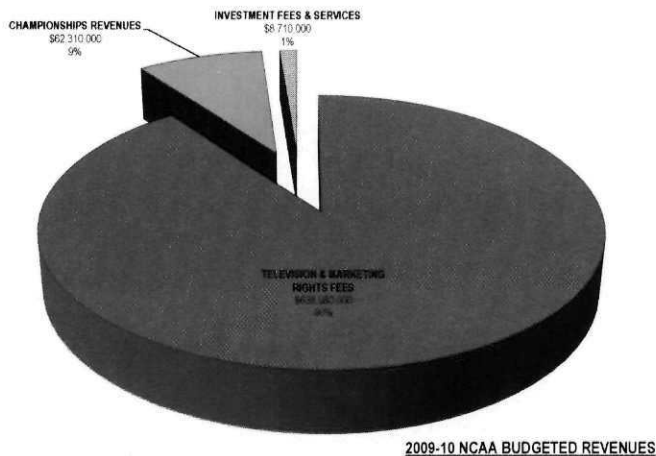

Current NCAA Budgeted Expenses Chart

Division II budget for 2009-10

NCAA operating revenue:	$710,000,000
Division II revenue and surplus fund:	$46,123,201

DIVISION II EXPENSES

Championships	$19,270,650
Enhancement fund	$5,100,000
Strategic programming	$2,300,220
Championships and regular-season television	$1,700,000
Conference grants	$2,825,000
Strategic alliance matching grant program	$700,000
Strategic initiatives	$1,100,000
Contribution to support overhead	$642,950
National Championships Festival	$500,000
Contingency	$100,000
Total expenses	$34,238,820
Unallocated funds	$11,884,381

Projected Division II budget for 2010-11

NCAA operating revenue:	$752,000,000
Division II revenue and surplus fund:	$44,746,381

DIVISION II EXPENSES

Championships	$20,475,183
Enhancement fund	$5,100,000
Strategic programming	$2,283,000
Championships and regular-season television	$1,700,000
Conference grants	$2,825,000
Contingency fund	$100,000
Strategic alliance matching grant program	$700,000
Contribution to support overhead	$642,950
National Championships Festival	$500,000
Total expenses	$34,326,133
Unallocated funds	$10,420,248