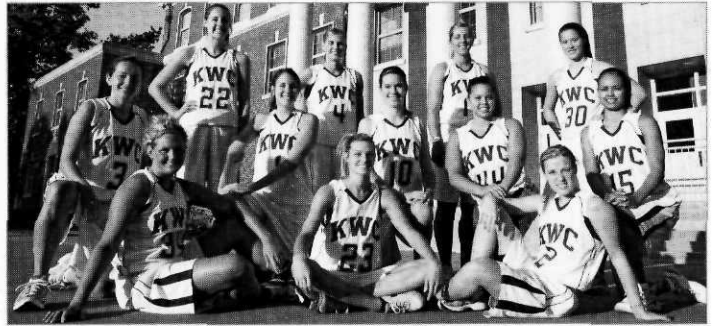

KENTUCKY WESLEYAN PANTHERS

ROSTER

No.	Name	Pos.	Ht.	Cl.	Hometown
1	Kourtney Rhoads	G	5-9	Fr.	Slippery Rock, Pa.
2	Erin Keith	G	5-7	Jr.	Shepherdsville, Ky.
3	Shelbi Tyra	F	5-8	Fr.	Leitchfield, Ky.
4	Kristen Rowe	G	5-10	Jr.	Burkesville, Ky.
10	Lauren Goffinet	G	5-10	So.	Tell City, Ind.
14	Katie Behrens	C	6-0	Jr.	Florence, Ky.
15	Bianca Barton	G	5-7	So.	Pontiac, Mich.
22	Karly Rhoads	G	5-10	Fr.	Slippery Rock, Pa.
23	Kenley Perry	G	5-9	Fr.	Bedford, Ind.
30	Jordan Ogle	G	5-11	So.	Columbus, Ind.
34	Amanda Harnist	F	6-0	Sr.	Cincinnati, Ohio
44	Kailyn Mitchell	C	5-9	So.	Fort Myers, Fla.

RESULTS (24-4)

Score	Opponent	Score	Opponent
W, 55-52	at Tuskegee	W, 82-50	Livingstone
W, 62-54	at Queens (NC)	W, 68-49	at North Greenville
W, 66-64	Pfeiffer	W, 60-32	at Fayetteville St.
W, 60-55	Wingate	W, 64-60	at Winston-Salem
W, 61-54	at Queens (NC)	W, 73-67	at Shaw
W, 68-56	Belmont Abbey	W, 86-58	Fayetteville St.
W, 76-41	St. Paul's	L, 56-71	at St. Augustine's
W, 57-54	at Chowan	W, 64-57	Shaw
W, 60-52	at Elizabeth City St.	W, 60-53	Winston-Salem
W, 68-57	Lincoln (PA)	L, 58-62	St. Augustine's
W, 69-40	at St. Paul's	W, 79-66	at Livingstone
L, 56-66	Virginia St.	W, 71-52	Chowan (N)
W, 66-41	Virginia Union	W, 69-64	Bowie St. (N)
W, 61-51	Bowie St.	L, 56-62	Shaw (N)

AT A GLANCE

Location	Charlotte, N.C.
Founded	1867
Enrollment	1,630
Colors	Gold and Navy
Conference	CIAA
President	Dr. Ronald L. Carter
Athletics Director	Stephen Joyner Sr.
Faculty Athletics Representative	Deborah Quick
Head Coach	Vanessa Taylor
Assistant Coaches	Ronnie Enoch, Andre Green, Judene Wright
Sports Information Contact	Lamont M. Hinson

RESULTS (17-9)

Score	Opponent	Score	Opponent
W, 69-47	at Lambuth	W, 66-48	at Ill.-Springfield
W, 81-72 (OT)	Wayne St. (MI)	L, 68-85	at Southern Ind.
W, 82-62	Asbury	W, 66-60	Indianapolis
W, 66-63	at North Ala.	W, 67-63	Northern Ky.
L, 81-87	Bellarmine	L, 70-86	Quincy
L, 64-70	Elizabeth City St. (N)	L, 61-72	Lewis
W, 79-72	Livingstone (N)	W, 84-77	at Mo.-St. Louis
W, 95-53	Lambuth	W, 77-74	at Maryville
L, 62-69	at Wis.-Parkside	W, 53-52	at Northern Ky.
W, 91-85	at St. Joseph's	W, 77-63	Indianapolis
L, 66-71	Missouri S&T	W, 81-69	Southern Ind.
L, 54-82	Drury	W, 85-77	Bellarmine
W, 67-40	Rockhurst	L, 51-61	Northern Ky.

AT A GLANCE

Location	Owensboro, Ky.
Founded	1858
Enrollment	863
Colors	Purple and White
Conference	Great Lakes Valley
President	Dr. Cheryl King
Athletics Director	Gary Gallup
Faculty Athletics Representative	Marisue Coy
Co-Head Coaches	Caleb and Nicole Nieman
Sports Information Contact	Roy Pickerill