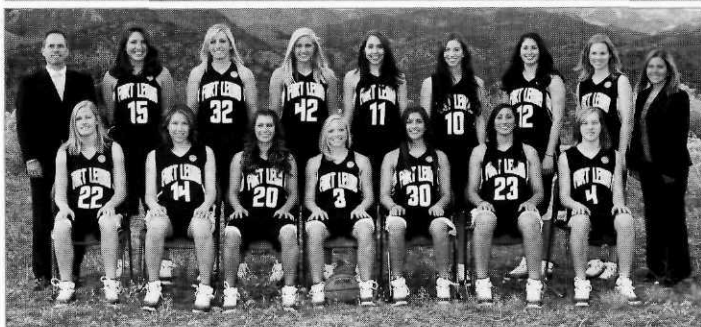

TEAM INFORMATION

2011 NCAA Division II Women's Basketball Championship

FORT LEWIS SKYHAWKS

ROSTER

No.	Name	Pos.	Ht.	Cl.	Hometown
3	Abby Jackson	G	5-4	Sr.	Tulsa, Okla.
4	Ashley Kuchar	G	5-8	Fr.	Provo, Utah
10	Stephanie Beeman	G	5-11	Jr.	Gold Canyon, Ariz.
11	Jenna Santistevan	C	6-0	Jr.	Littleton, Colo.
15	Mary Rose Paiz	G/F	5-11	Jr.	Albuquerque, N.M.
20/5	Katerina Garcia	G	5-5	So.	Durango, Colo.
21	Emma Hattman	G	5-9	Fr.	Fort Collins, Colo.
22	Erika Richards	G	5-9	Fr.	Mesa, Ariz.
23	Andrea Owens	G	5-7	So.	Phoenix, Ariz.
30	Alex Easterbrook	G	5-6	So.	Scottsdale, Ariz.
32	Dana Schreiber Vogel	F	6-0	Jr.	Keenesburg, Colo.
42	Christine Groh	C	6-1	Fr.	Grapevine, Texas

FORT LEWIS COLLEGE