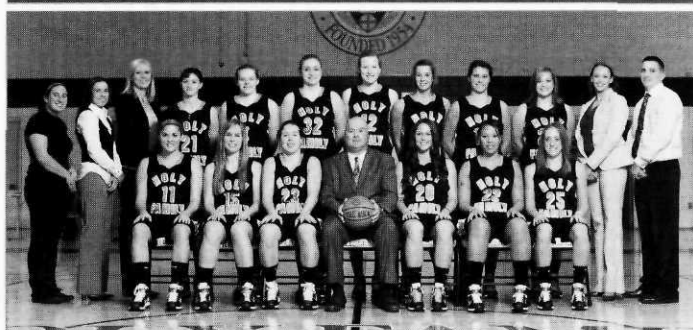

HOLY FAMILY TIGERS

ROSTER

No.	Name	Pos.	Ht.	Cl.	Hometown
4	Mary Ellen McCollum	G	5-10	Fr.	Abington, Pa.
10	Kelly Brady	F	5-10	So.	Ocean City, N.J.
11	Molly Hanlon	G	5-10	So.	Narberth, Pa.
12	Erin Mann	C/F	6-1	So.	West Chester, Pa.
13	Katie Duma	F	5-11	Fr.	Poestenkill, N.Y.
15	Samantha Thompson	F	5-11	Sr.	Southampton, Pa.
20	Meghan Gibson	F	5-10	Sr.	Philadelphia, Pa.
21	Devon Spirka	G	5-8	Fr.	Wilmington, Vt.
22	Catherine Carr	F	6-0	Sr.	Bernardsville, N.J.
23	Lindsey Tennett	F	6-0	Sr.	Perkasie, Pa.
24	Maggie Serratelli	F	5-10	Fr.	Bethlehem, Pa.
25	Lauren Peters	G	5-6	Jr.	Doylestown, Pa.
32	Carolyn Heston	F/C	6-1	Fr.	Feasterville, Pa.

RESULTS (20-7)

Score	Opponent	Score	Opponent
W, 73-67	at Urbana	W, 67-65	at Hillsdale
W, 90-56	St. Joseph's	W, 70-45	Northern Mich.
W, 84-47	Rochester	L, 64-84	Michigan Tech
W, 64-50	Wis.-Parkside	W, 77-62	Urbana
W, 74-50	Ohio Dominican	W, 69-62	Ferris St. (N)
W, 84-72	Tiffin	W, 66-61	at Saginaw Valley
W, 68-54	at Northwood (MI)	W, 76-71	at Lake Superior St.
W, 77-62	at Lewis	L, 54-55	at Ashland
W, 65-59	at Northern Mich.	W, 74-52	at Lake Erie
L, 55-60	at Michigan Tech	W, 58-41	Findlay
W, 88-55	at Aquinas	W, 62-58 (OT)	Wayne St. (MI)
W, 64-35	Saginaw Valley	L, 62-65	at Ferris State
L, 72-79 (OT)	Lake Superior St.	L, 39-63	Northwood (MI)
L, 48-63	Northwood (MI)		

RESULTS (23-4)

Score	Opponent	Score	Opponent
W, 92-84	Bentley	W, 68-55	at Caldwell
W, 83-61	Kutztown	W, 87-70	at Philadelphia U.
W, 61-55	at American Int'l	W, 94-42	Chestnut Hill
L, 51-61	at Millersville	W, 69-51	Bloomfield
W, 87-51	Wilmington	W, 84-41	Georgian Court
L, 69-74	at West Chester	W, 98-51	at Post
W, 83-32	at Georgian Court	W, 95-39	at Wilmington (DE)
W, 68-48	at Goldey-Beacom	W, 83-39	Nyack
W, 73-65	USP	W, 60-51	at USP
W, 87-53	at Chestnut Hill Colleg	W, 71-56	at Felician
W, 78-60	Dominican (NY)	W, 72-58	Philadelphia U.
W, 76-61	Philadelphia U.	W, 83-62	Caldwell
L, 51-64	Goldey-Beacom	L, 54-66	Goldey-Beacom
W, 97-51	Concordia (NY)		

AT A GLANCE

Location	.....Allendale, Mich.
Founded	1960
Enrollment	24,408
Colors	.....Blue, Black and White
Conference	.....GLIAC
President	.....Thomas J. Haas
Athletics Director	.....Tim W. Selgo
Faculty Athletics Representative	.....Paul Leidig
Head Coach	.....Janel Burgess
Assistant Coaches	.....Jill VanderEnde, Abby Wiseman, Jon Mock
Sports Information Contact	.....DJ Foster

AT A GLANCE

Location	.....Philadelphia, Pa.
Founded	1954
Enrollment	2,200
Colors	.....Copenhagen Blue and White
Conference	.....CACC
President	.....Sister Francesca Onley, Ph.D., CSFN
Athletics Director	.....Sandra Michael
Faculty Athletics Representative	.....Dr. Arthur Grugan
Head Coach	.....Mark Miller
Assistant Coaches	.....Nikki Flores, Bethann Castone, Ashley Cieplicki
Sports Information Contact	.....Gregory Pellegrino