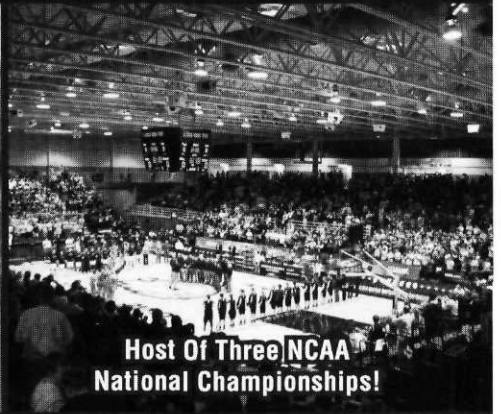

IT'S A GREAT TIME TO BE A GRIFFON!

SUCCESS IN THE CLASSROOM, IN THE COMMUNITY AND ON THE PLAYING FIELD

Griffon Indoor Sports Complex
Dedicated July 2010

WESTERN GOGRIFFONS.COM
MISSOURI WESTERN STATE UNIVERSITY

WESTERN IS AN EQUAL OPPORTUNITY INSTITUTION