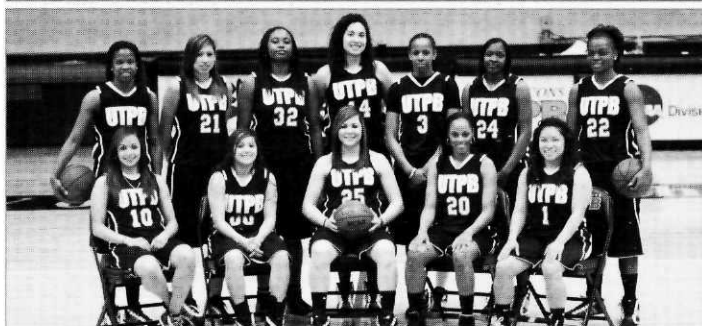

TEAM INFORMATION

2011 NCAA Division II Women's Basketball Championship

TEXAS PERMIAN BASIN FALCONS

ROSTER

No.	Name	Pos.	Ht.	Cl.	Hometown
00	Mercedes Lopez	G	5-0	Fr.	San Angelo, Texas
1	Andrea Chavez	G	5-0	Sr.	North Hollywood, Calif.
3	Miesha Blackshear	G/F	5-7	Sr.	Toledo, Ohio
10	Tammy Acosta	G	5-4	Jr.	El Paso, Texas
12	Teisha King	G/F	5-8	So.	El Paso, Texas
20	Missy Jackson	G	5-7	Sr.	Long Beach, Calif.
21	Tina Lira	F	5-9	So.	El Paso, Texas
22	Cashena Mathis	G	5-7	Jr.	Midland, Texas
24	Taja Tanner	F	5-7	Sr.	Lubbock, Texas
25	Lauren Unger	G	5-6	Jr.	Midland, Texas
32	Pasha Cornish	F	5-9	Sr.	Odessa, Texas
33	Roshell Barnes	F	5-9	Jr.	Missouri City, Texas
44	Liseth Orrego	F	5-10	Jr.	Van Nuys, Calif.