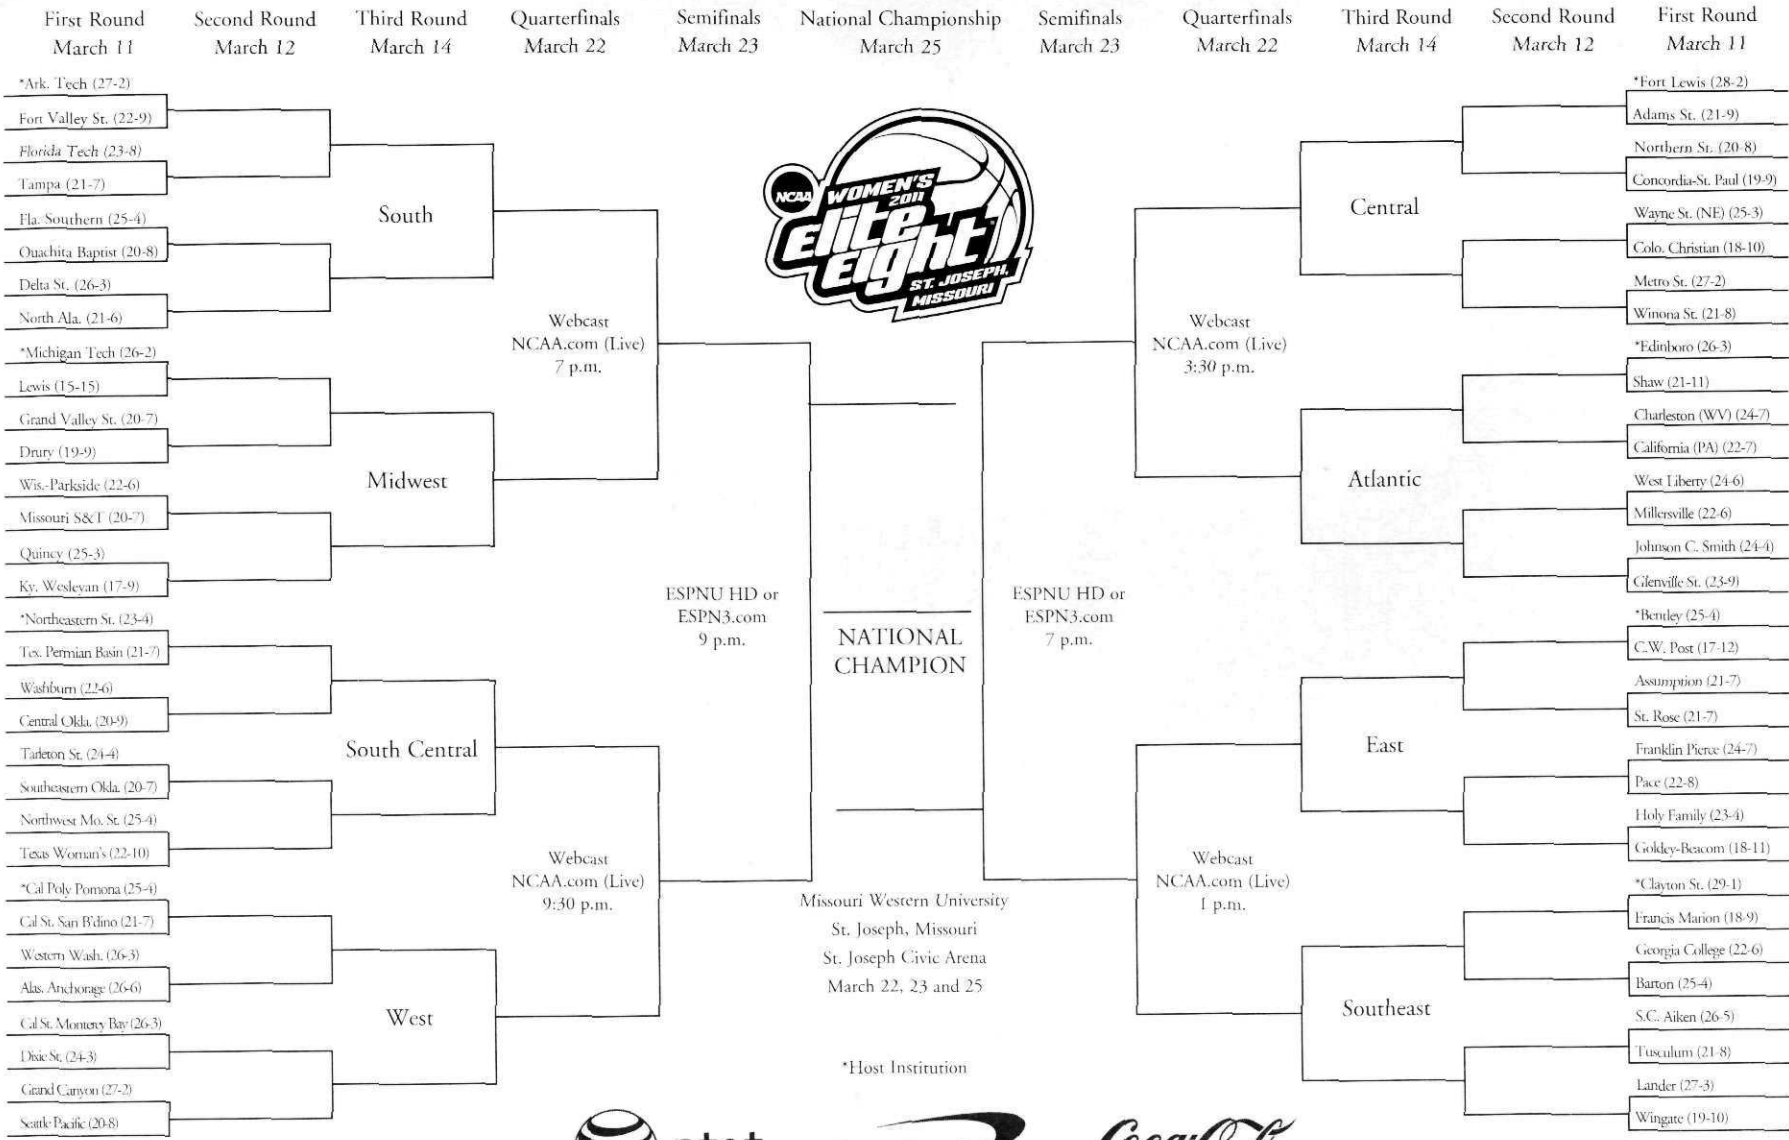

CHAMPIONSHIP BRACKET

2011 NCAA Division II Women's Basketball Championship

Missouri Western University
St. Joseph, Missouri
St. Joseph Civic Arena
March 22, 23 and 25

*Host Institution