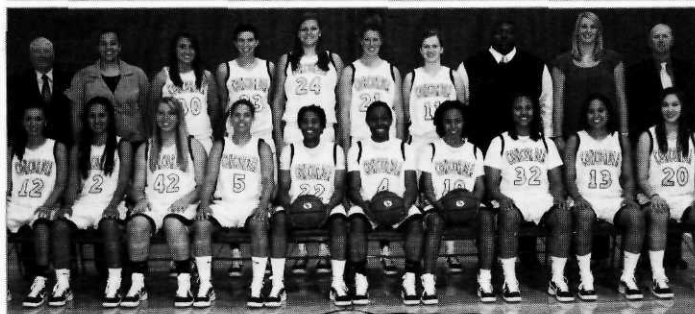

CONCORDIA-ST. PAUL GOLDEN BEARS

ROSTER

No.	Name	Pos.	Ht.	Cl.	Hometown
2	Maribel Arellano	G	5-9	Jr.	Scottsbluff, Neb.
4	Zoraa Quoie	G	5-7	Sr.	Boston, Mass.
5	Anne Skriba	G	5-8	So.	La Crosse, Wis.
10	Maurika Hickman	G	5-6	Sr.	Minneapolis, Minn.
11	Rachel Hansen	G	5-11	Fr.	Eagan, Minn.
12	Jolene Blood	G	5-10	Fr.	Mounds View, Minn.
13	Mandy Poke	G	5-9	So.	Richfield, Minn.
20	Carissa Wolyniec	G	5-11	Fr.	Minneapolis, Minn.
21	Jodi Barzel	F	6-1	Fr.	Rochester, Minn.
22	Jineen Williams	G	5-9	Sr.	Racine, Wis.
23	Shandrell Duncan	F	6-1	Sr.	New Orleans, La.
24	Megan Quiram	C	6-4	Fr.	Eagle Lake, Minn.
30	Tori Lythjohan	F	6-0	So.	Cedarburg, Wis.
32	Ari Johnson	F	5-10	Jr.	Oakdale, Minn.
42	Erica Gress	F	5-10	Fr.	Apple Valley, Minn.

RESULTS (19-9)

Score	Opponent	Score	Opponent
L, 74-77	at Wis.-Parkside	W, 85-70	Bemidji St.
L, 52-70	at Emporia St.	W, 76-64	at Minn. St. Moorhead
L, 68-72 (OT)	Northern Mich.	W, 69-59	at Minn.-Crookston
W, 78-70	Michigan Tech	W, 76-60	Augustana (SD)
L, 55-67	at Northern St.	W, 91-57	Wayne St. (NE)
L, 88-91	at Mary	W, 66-47	at Upper Iowa
W, 79-64	Minn. St. Mankato	W, 76-64	at Winona St.
W, 68-52	Southwest Minn. St.	W, 58-56	at Southwest Minn. St.
L, 60-61	at St. Cloud St.	W, 67-53	at Minn. St.
L, 64-83	at Wayne St. (NE)	W, 108-74	Mary
L, 75-84	at Augustana (SD)	L, 67-70	Northern St.
W, 73-51	Winona St.	W, 86-56	St. Cloud St.
W, 77-54	Upper Iowa	W, 65-56	Minn. Duluth
W, 79-50	Minn. Duluth	W, 74-67	Northern St. (N)

AT A GLANCE

Location	St. Paul, Minn.
Founded	1893
Enrollment	2,514
Colors	Navy Blue and Vegas Gold
Conference	Northern Sun
President	Dr. Robert Holst
Athletics Director	Tom Rubbelke
Faculty Athletics Representative	Dr. Angie Nippert
Head Coach	Paul Fessler
Assistant Coaches	Angie Woods, Drew Woods
Sports Information Contact	Josh Deer