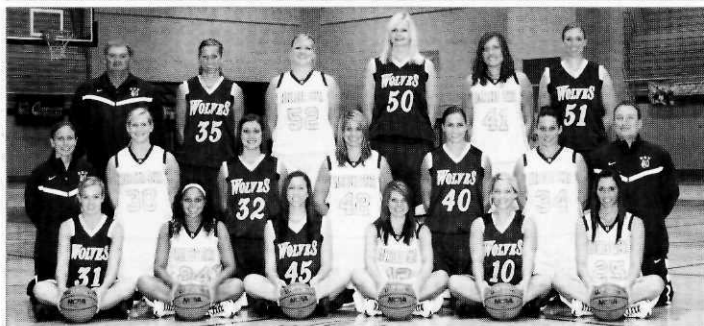

TEAM INFORMATION

2011 NCAA Division II Women's Basketball Championship

NORTHERN STATE WOLVES

ROSTER

No.	Name	Pos.	Ht.	Cl.	Hometown
10	Emily Becken	PG	5-7	Jr.	Lino Lakes, Minn.
12	Jacqee Jasinski	PG	5-5	Fr.	Rapid City, S.D.
14	Kindra Holsing	G	5-6	Fr.	Aberdeen, S.D.
23	Alycia Dahl	G	5-9	So.	Newfolden, Minn.
30	Sarah Hintz	F	5-11	So.	Woodbury, Minn.
31	Brittany Euerle	F	6-0	Jr.	Litchfield, Minn.
32	Alison Kusler	G	5-9	Fr.	Aberdeen, S.D.
34	Monica Dieghton	F	5-9	So.	Newell, S.D.
35	Mikayla Barondeau	F	6-1	Jr.	Frederick, S.D.
40	Jodi Reinschmidt	F	5-11	Sr.	St. Michael, Minn.
41	Rachel Krogman	F	6-1	Fr.	Elkton, S.D.
42	Katrina Kjerstad	F	5-11	Fr.	Wall, S.D.
45	Yvonne Freese	C	6-1	So.	Lanesboro, Minn.
50	Krista Rabenberg	C	6-6	Sr.	Mobridge, S.D.
51	Jenna Higgins	C	6-3	Jr.	Maple Grove, Minn.
	MacKinzie Wagner	G	5-9	Fr.	Newfolden, Minn.