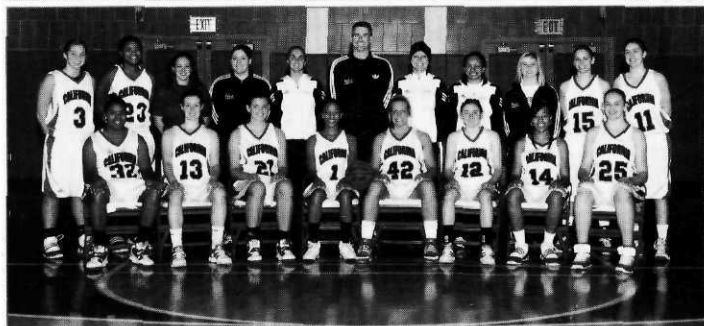

TEAM INFORMATION

2011 NCAA Division II Women's Basketball Championship

CALIFORNIA (PENNSYLVANIA) VULCANS

ROSTER

No.	Name	Pos.	Ht.	Cl.	Hometown
1	Danielle Luckett	G	5-5	Jr.	Chicago, Ill.
3	Stephanie Michael	G	5-6	So.	Morgantown, W.Va.
10	Ryah Gadson	G	5-9	Fr.	McKeesport, Pa.
11	Audrey Gattoni	G	5-9	So.	Bulle, Switzerland
12	Kate Seebohm	G	5-7	Fr.	Millicent, Australia
13	Megan Kermond	G	5-9	So.	Adelaide, Australia
21	Gaby Follmer	F	6-2	Fr.	St. Louis, Mo.
23	Amy Johns	F	5-10	Jr.	McKeesport, Pa.
25	Elena Antonenko	F	6-2	Fr.	Moscow, Russia
32	Cynthia Fullard	F	5-10	So.	Morgantown, W.Va.
42	Kayla Smith	F	5-11	Sr.	Elkins, W.Va.
	Amber Boyd	G	5-7	So.	Cleveland, Ohio