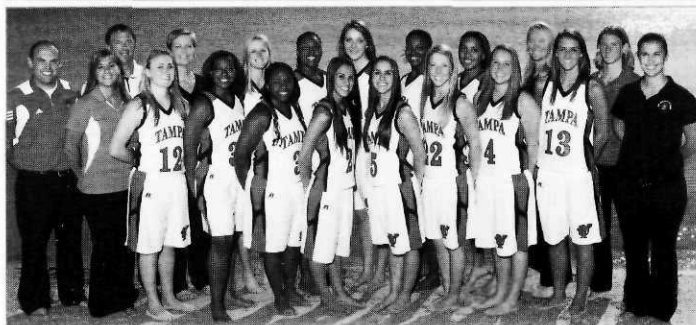

TEAM INFORMATION

2011 NCAA Division II Women's Basketball Championship

TAMPA SPARTANS

ROSTER

No.	Name	Pos.	Ht.	Cl.	Hometown
2	Catriana Messina	G	5-5	Sr.	Tampa, Fla.
3	Nadia Givens	G	5-5	So.	Jacksonville, Fla.
4	Shelby Porter	G	5-8	Fr.	Pickerington, Ohio
5	Gianna Messina	G	5-6	Sr.	Tampa, Fla.
12	Lindsey Watson	G	5-7	Fr.	Apopka, Fla.
13	Sarah Brennan	F	5-11	Fr.	Tampa, Fla.
14	Greta Bartkute	F	6-3	Fr.	Siauliai, Lithuania
22	Sarah Wickham	G	5-7	Jr.	Naples, Fla.
32	Kamari Smith	G	5-7	So.	Orlando, Fla.
33	Erin Knight	G	5-9	Fr.	Orlando, Fla.
35	Monique Johnson	F	6-0	So.	Kansas City, Kan.
40	Taja Green	F	5-11	Sr.	Peoria, Ill.
45	Jaleesa Harmon	C	6-1	Jr.	St. Louis, Mo.