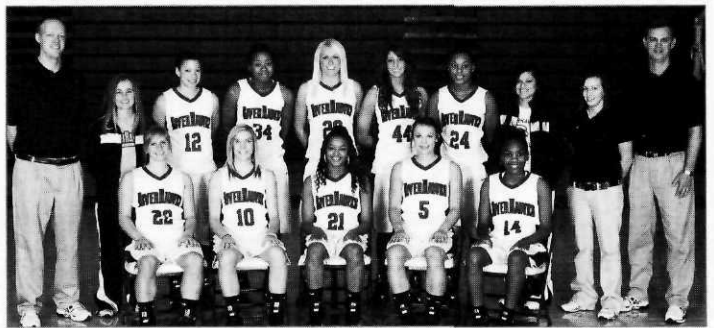

NORTHEASTERN STATE RIVERHAWKS

ROSTER

No.	Name	Pos.	Ht.	Cl.	Hometown
5	Taylor Collins	G	5-8	Fr.	Poteau, Okla.
10	Taylor Lewis	G	5-7	So.	Broken Arrow, Okla.
12	Tosha Tyler	G	5-7	So.	Vinita, Okla.
14	Alix Perkins	G	5-8	Jr.	Tulsa, Okla.
20	Cristy Nitz	F	5-11	Jr.	Dewey, Okla.
21	Jasmine Wright	G	5-8	Jr.	Dallas, Texas
22	Katy Harsen	G	5-5	Fr.	Porter, Okla.
24	Sarah Green	F	5-9	So.	Tulsa, Okla.
34	Jasmine Webb	F	5-11	Sr.	Owasso, Okla.
44	Carrington Fox	F	6-0	Fr.	Tulsa, Okla.

RESULTS (23-4)

Score	Opponent	Score	Opponent
W, 52-39	at Drury	W, 73-70	Southeastern Okla.
W, 59-53	St. Mary's (TX)	W, 63-50	at Tex. A&M-Commerce
W, 67-50	at Mo. Southern St.	W, 80-59	at East Central
W, 71-55	at Tex. A&M-Kingsville	W, 67-52	Texas Woman's
W, 85-48	at Incarnate Word	W, 63-45	Central Okla.
W, 60-44	Abilene Christian	W, 70-53	Tex. A&M-Commerce
W, 67-40	Angelo St.	W, 79-60	at Southeastern Okla.
W, 55-45	at Eastern N.M.	W, 59-43	East Central
W, 65-62	at West Tex. A&M	L, 46-56	at Texas Woman's
L, 57-83	at Oral Roberts	W, 68-53	at Central Oklahoma
W, 82-77 (2OT)	Midwestern St.	W, 73-49	at Cameron
W, 68-54	Tarleton St.	W, 65-59	Abilene Christian (N)
L, 55-58	at Cameron	L, 50-54	Texas Woman's (N)
W, 93-56	Southwestern Okla.		

AT A GLANCE

Location	Tahlequah, Okla.
Founded	1909
Enrollment	9,500
Colors	Green and White
Conference	Lone Star
President	Dr. Don Betz
Interim Athletics Director	Matt Cochran
Faculty Athletics Representative	Dr. Louis White
Head Coach	Randy Gipson
Assistant Coaches	Matt Cole, Kim Franks-Morgan
Sports Information Contact	R. Scott Pettus