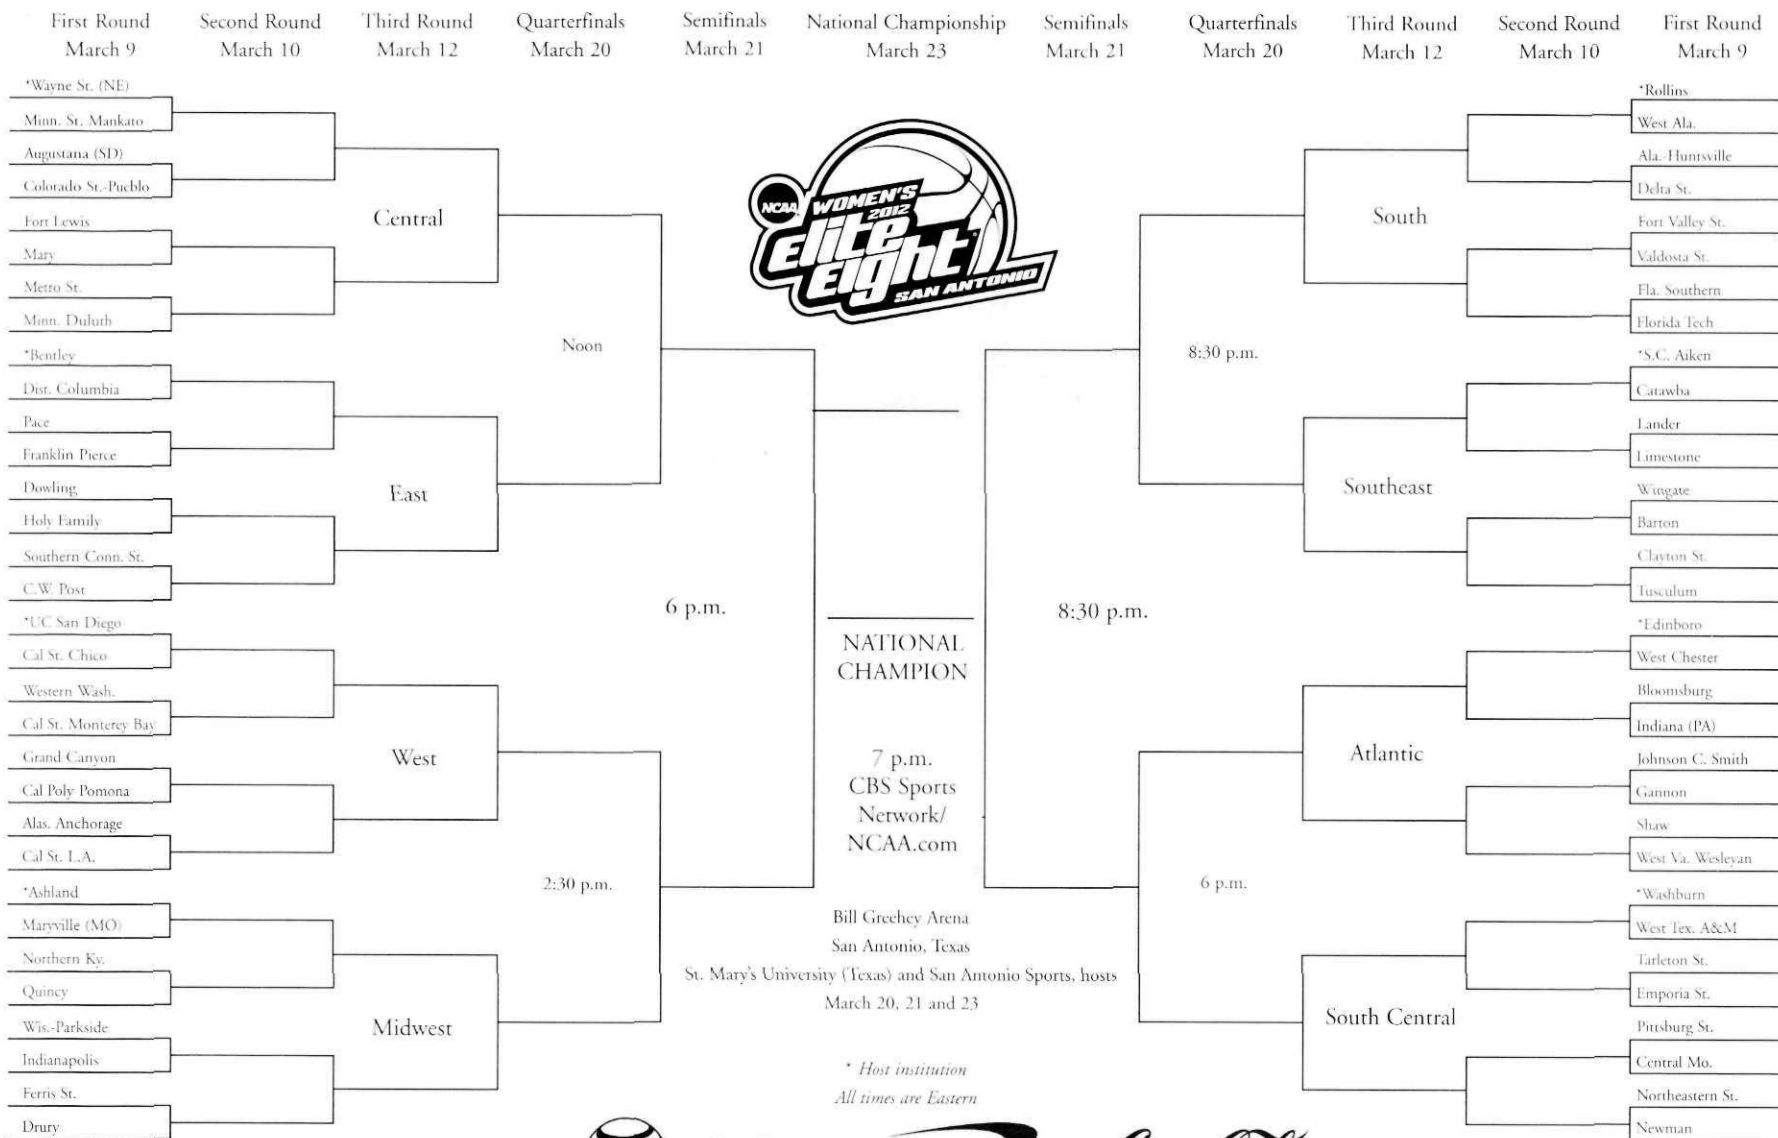

CHAMPIONSHIP BRACKET

2012 NCAA Division II Women's Basketball Championship

NATIONAL CHAMPION

7 p.m.
CBS Sports Network/
NCAA.com

Bill Greehey Arena
San Antonio, Texas
St. Mary's University (Texas) and San Antonio Sports, hosts
March 20, 21 and 23

* Host institution
All times are Eastern