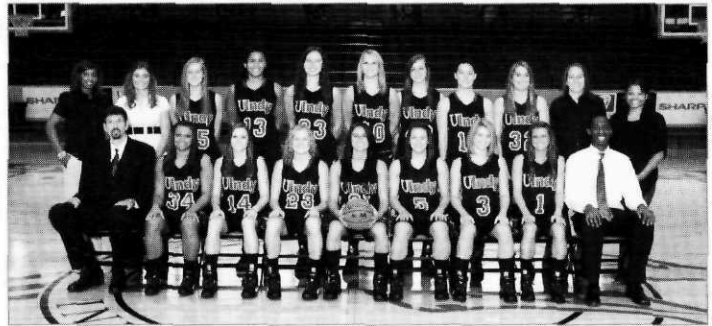

INDIANAPOLIS GREYHOUNDS

ROSTER

No.	Name	Pos.	Ht.	Cl.	Hometown
1	Kristin Turner	G	5-7	Jr.	Seymour, Ind.
3	Shelby Wall	G	5-7	So.	Kokomo, Ind.
5	Megan Birchmeier	G	5-7	So.	Corunna, Mich.
13	Sydney Weinert	F	6-1	Jr.	Fort Wayne, Ind.
14	Katy McIntosh	G	5-8	So.	Austin, Ind.
15	Kelly Walter	G	5-11	Fr.	Windfall, Ind.
21	Cayla Keegan	G	5-7	Sr.	Castalia, Ohio
23	Megan Gardner	G	5-9	Sr.	Indianapolis, Ind.
25	Rose Savela	G	5-11	So.	Manistee, Mich.
32	Nickole Gonser	F	5-10	Jr.	Coal City, Ind.
33	Eliza Wortman	F/C	6-1	So.	Germantown, Wis.
34	Dajana Jovanovic	F	5-9	So.	Camby, Ind.
40	Chas Lecher	F/C	6-1	So.	Greensburg, Ind.
42	Carly Lythjohan	G	6-0	Fr.	Cedarburg, Wis.

RESULTS (19-10)

Score	Opponent	Score	Opponent
57-64	.....at California (PA)	66-49	.....at Southern Ind.
69-74	.....Ashland (N)	62-69	.....at Ky. Wesleyan
79-52	.....Michigan Tech	82-59	.....at Lewis
73-54	.....Saginaw Valley	70-73	.....Wis.-Parkside
68-55	.....Northern Mich.	76-72	.....Ky. Wesleyan
71-59	.....Bellarmine	72-53	.....Southern Ind.
55-44	.....Northern Ky.	68-71	.....at Northern Ky.
83-52	.....Cedarville	67-86	.....at Bellarmine
50-43	.....at Cincinnati	81-73	.....Lewis
65-55	.....at Ferris St.	65-72	.....at Wis.-Parkside
82-77	.....at Ill.-Springfield	70-86	.....at St. Joseph's (IN)
75-86	.....at Quincy	84-56	.....Bellarmine
67-63	.....Maryville (MO)	60-54	.....Drury (N)
77-56	.....Mo.-St. Louis	81-82	.....Ky. Wesleyan (N)
72-42	.....St. Joseph's (IN)		

AT A GLANCE

Location.....	Indianapolis, Ind.
Founded.....	1902
Enrollment.....	5,345
Colors.....	Crimson and Grey
Conference.....	Great Lakes Valley
President.....	Dr. Beverley Pitts
Athletics Director.....	Dr. Sue Willey
Website.....	athletics.uindy.edu
Head Coach.....	Constantin Popa
Assistant Coaches.....	Jen Conely, Tarryn Montgomery
Sports Information Contact.....	Ryan Thorpe