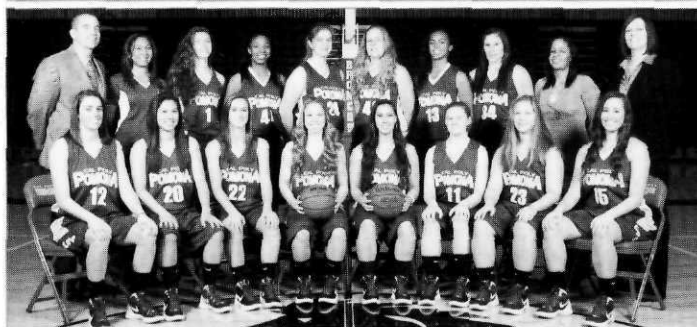

CAL POLY POMONA BRONCOS

ROSTER

No.	Name	Pos.	Ht.	Cl.	Hometown
1	J.J. Judge	G	5-10	So.	Roseville, Calif.
3	Rosslyn Beard	G	5-4	Sr.	San Francisco, Calif.
10	Ariel Marsh	G	5-8	So.	Chino Hills, Calif.
11	Rachel Harch	G	5-7	Jr.	Daly City, Calif.
12	Sarah Semenero	G	5-9	Sr.	Sonoma, Calif.
13	Mian Dingle	G/F	6-1	Fr.	Pasadena, Calif.
15	Jade Khuri	G	5-10	Fr.	Corona, Calif.
20	Jennifer Bryant	G	5-9	Jr.	San Diego, Calif.
22	Lauren Goecke	G	5-9	Fr.	Ridgefield, Wash.
23	Lisha Elsenbach	G	5-9	Fr.	Burbank, Calif.
24	Megan Ford	C	6-1	Sr.	Newhall, Calif.
34	Charlene Popoff	F	5-11	Sr.	Windsor, Calif.
44	Rachel Porter	F	6-0	Jr.	Cerritos, Calif.

RESULTS (19-8)

Score	Opponent	Score	Opponent
62-55	.....Northwest Nazarene (N)	65-50	.....at Cal St. Dom. Hills
69-53	.....at Western Ore.	65-75	.....at Cal St. L.A.
44-36	.....at San Fran. St.	53-69	.....UC San Diego
81-56	.....Cal St. Stanislaus	59-51	.....Cal St. San B'dino
70-55	.....Cal St. Chico	83-74	.....at Cal St. Chico
70-52	.....Dixie St.	92-51	.....at Cal St. Stanislaus
82-69	.....Azusa Pacific	62-67	.....at Cal St. Monterey Bay
62-53	.....at Cal St. San B'dino	51-53	.....at Cal St. East Bay
64-78	.....at UC San Diego	70-58	.....Sonoma St.
71-50	.....Cal St. East Bay	75-59 (OT)	.....Humboldt St.
48-51	.....Cal St. Monterey Bay	73-56	.....Cal St. L.A.
83-79 (OT)	.....at Humboldt St.	62-48	.....Cal St. Dom. Hills
52-50	.....at Sonoma St.	78-80	.....Cal St. L.A.
53-56	.....San Fran. St.		

AT A GLANCE

Location	.....Pomona, Calif.
Founded	1938
Enrollment	21,000
Colors	.....Green and Gold
Conference	.....CACC
President	.....Dr. J. Michael Ortiz
Athletics Director	.....Brian Swanson
Website	.....www.broncoathletics.com
Head Coach	.....Danelle Bishop
Assistant Coaches	.....Kevin Adams, Ciara Carl
Sports Information Contact	.....Ivan Alber