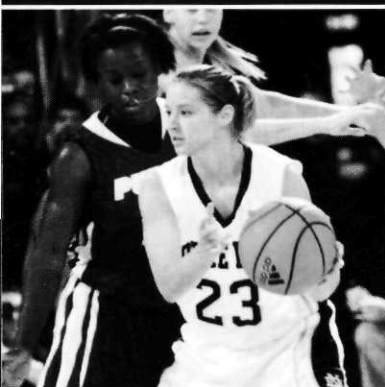

the NCAA® salute our Corporate Champions and Corporate Partners.

Official Corporate Champions

Official Corporate Partners

Thanks for being on the team.