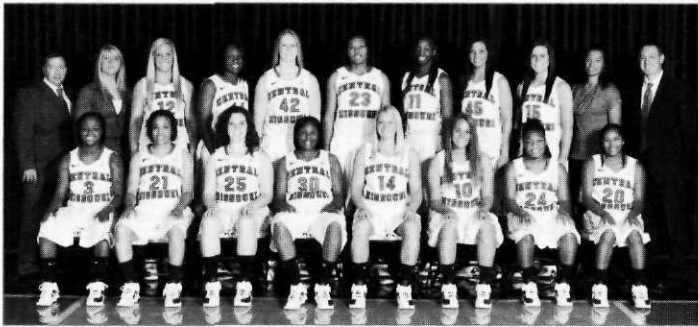

TEAM INFORMATION

2012 NCAA Division II Women's Basketball Championship

CENTRAL MISSOURI JENNIES

ROSTER

No.	Name	Pos.	Ht.	Cl.	Hometown
3	Erin Redmond	G	5-7	Sr.	Detroit, Mich.
10	Alyssa Rhodes	G	5-9	Sr.	Olathe, Kan.
11	Kaneesha Lee	F	6-2	Sr.	Phoenix, Ariz.
12	Taylor Hanson	G	5-10	Sr.	Overland Park, Kan.
14	Kiersten Orton	G	5-10	So.	Waukee, Iowa
15	Renaë Shippy	F	6-0	Sr.	Centerview, Mo.
20	Breanna Embray	G	5-6	Fr.	St. Joseph, Mo.
21	Danielle Bounds	G	5-8	So.	Bethany, Okla.
23	Shaquanda Wiggins	F	6-2	Jr.	Chicago, Ill.
24	Brielle Wattlely	G	5-6	Fr.	Fort Wayne, Ind.
25	Emma Schmidt	F	5-11	Fr.	Streamwood, Ill.
30	Saraethea Brown	G	5-11	Sr.	Jackson, Miss.
42	Katie Kelly	F	6-3	Fr.	Lee's Summit, Mo.
44	Nicole Caddell	F	5-11	Sr.	Tuscaloosa, Ala.
45	Danielle Barry	F	6-1	Fr.	Orland Park, Ill.

RESULTS (20-8)

Score	Opponent	Score	Opponent
89-54	.....Evangel	72-67	.....Mo. Western St.
97-96 (2OT)	.....at Midwestern St.	60-53	.....at Truman
70-51	.....East Central (N)	61-60	.....at Southwest Baptist
66-65	.....Quincy	73-66	.....at Mo. Southern St.
91-47	.....Benedictine (KS)	67-72	.....Pittsburg St.
86-51	.....Southwest Baptist	63-62	.....Emporia St.
66-50	.....Mo. Southern St.	67-61	.....at Lincoln (MO)
66-80	.....at Emporia St.	69-68	.....at Washburn
53-57	.....Lincoln (MO)	51-68	.....at Fort Hays St.
94-59	.....Lewis	66-56	.....at Northwest Mo. St.
46-59	.....at Pittsburg St.	75-55	.....at Mo. Western St.
66-74	.....Washburn	75-80 (OT)	.....Truman
76-66	.....Fort Hays St.	73-61	.....Fort Hays St. (N)
66-64	.....Northwest Mo. St.	62-64	.....Washburn (N)

AT A GLANCE

Location	Warrensburg, Mo.
Founded	1871
Enrollment	11,000
Colors	Cardinal and Black
Conference	Mid-America Intercollegiate
President	Dr. Charles Ambrose
Athletics Director	Jerry Hughes
Website	www.ucmo.edu/athletics
Head Coach	Dave Slifer
Assistant Coach	Josh Keister
Sports Information Contact	Greg Gorham