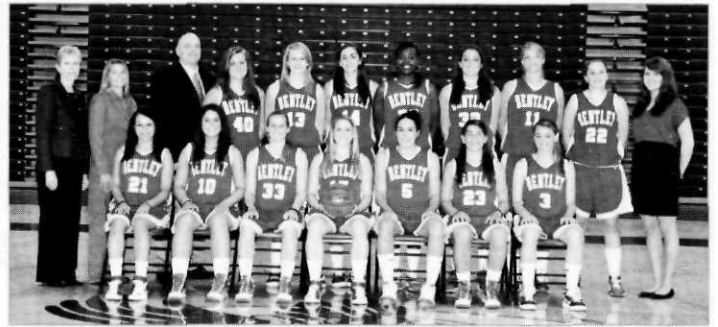

BENTLEY FALCONS

ROSTER

No.	Name	Pos.	Ht.	Cl.	Hometown
3	Chelsea Lombardi	G	5-6	Fr.	River Vale, N.J.
5	Elise Caira	G/F	5-10	Sr.	Wakefield, Mass.
10	Meghan Thomann	G	5-8	Sr.	Andover, Mass.
11	Caleigh Crowell	F	6-1	Jr.	Harwich, Mass.
13	Carlene Kluge	G/F	6-0	Fr.	Reading, Mass.
14	Lauren Battista	F	6-0	So.	North Easton, Mass.
15	Kelsey Roberson	G	5-7	Jr.	Arlington, Mass.
20	Shatasia Kears	F	6-0	Sr.	Framingham, Mass.
21	Chrystal Guarin	G	5-6	Jr.	Aliso Viejo, Calif.
22	Courtney Finn	G	5-9	Jr.	Winthrop, Mass.
23	Christiana Bakolas	G	5-7	So.	Manchester, N.H.
32	Jacqui Brugliera	F	6-0	So.	Fitchburg, Mass.
33	Katherine Goodwin	G	5-7	Sr.	Goffstown, N.H.
40	Lauren Massie	G	5-9	Sr.	Fairfax Station, Va.

RESULTS (27-3)

Score	Opponent	Score	Opponent
82-57	Holy Family (N)	67-47	Saint Rose
76-42	Felician (N)	87-75	Adelphi
74-46	Mass.-Lowell	88-68	at New Haven
87-58	at Merrimack	78-36	at Le Moyne
59-46	at St. Anselm	59-63	Southern Conn. St.
75-66	Saint Michael's	68-51	Merrimack
76-43	Southern N.H.	63-45	St. Anselm
73-59	at Franklin Pierce	69-58	at Saint Michael's
57-42	at Stonehill	54-53	at Southern N.H.
71-85	at C.W. Post	60-49	Franklin Pierce
50-47	Dowling (N)	69-50	Stonehill
83-66	at Bridgeport	74-61	at Mass.-Lowell
88-74	Assumption	67-53	American Int'l
68-79	at Pace	69-65 (2OT)	Franklin Pierce
79-43	at American Int'l	79-52	Southern Conn. St.

AT A GLANCE

Location	Waltham, Mass.
Founded	1917
Enrollment	4,157
Colors	Blue and Gold
Conference	Northeast-10
President	Gloria Cordes Larson JD
Athletics Director	Robert DeFelice
Website	www.bentleyfalcons.com
Head Coach	Barbara Stevens
Assistant Coaches	C White, Dan Hunt
Sports Information Contact	Dick Lipe