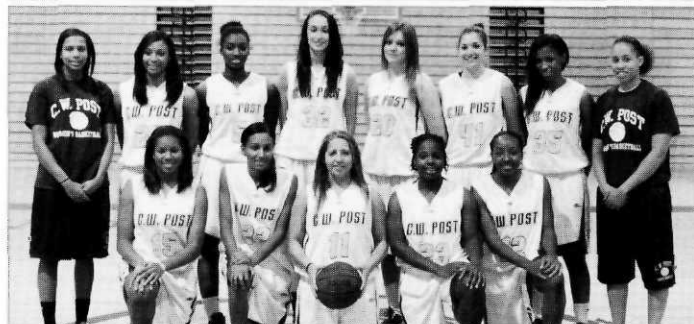

C.W. POST PIONEERS

ROSTER

No.	Name	Pos.	Ht.	Cl.	Hometown
5	Nijah LaCourt	C/F	6-1	So.	Bronx, N.Y.
11	Ashley Caggiano	G	5-6	Jr.	Holtsville, N.Y.
12	Ariana Ijaduola	G	5-8	Fr.	Teaneck, N.J.
15	Chelsea Williams	G	5-7	Fr.	Copiague, N.Y.
20	Nicolette Marciniak	C/F	6-1	Jr.	Brooklyn, N.Y.
22	Felicia Joyner	G	5-9	Sr.	Lindenhurst, N.Y.
23	Kenyatta Sears	G	5-6	So.	Hampton, Va.
24	Shayna Gatling	F	5-10	So.	Baldwin, N.Y.
32	Samantha Kopp	C/F	6-2	Jr.	Franklinville, N.Y.
35	Alexis Peters	G	5-8	So.	Dorchester, Mass.
44	Catherine Lutz	F	6-1	Sr.	Easton, Pa.

RESULTS (21-9)

Score	Opponent	Score	Opponent
66-81	at Philadelphia U.	86-74	at Mercy
81-68	at USciences	80-51	Molloy
84-55	at Nyack	80-58	at Queens (NY)
64-59	at Adelphi	72-75	at Dist. Columbia
79-70	Caldwell (N)	74-71	at Merrimack
82-56	Felician (N)	57-69	at Dowling
69-70 (OT)	Dowling	73-68	NYIT
74-76 (OT)	at NYIT	77-72 (OT)	at Bridgeport
62-65	at Pace	81-59	Mercy
59-50	Saint Rose	65-72 (OT)	at St. Thomas Aquinas
85-71	Bentley	88-55	Queens (NY)
93-69	Mass.-Lowell	90-42	at Molloy
61-66	Franklin Pierce	78-60	Dist. Columbia
75-57	Bridgeport	85-70	NYIT
58-51	St. Thomas Aquinas	53-70	Dowling (N)

AT A GLANCE

Location	Brookville, N.Y.
Founded	1954
Enrollment	8,472
Colors	Green and Gold
Conference	East Coast
President	Dr. David Steinberg
Athletics Director	Bryan Collins
Website	www.cwpostpioneers.com
Head Coach	Deirdre Moore
Assistant Coaches	Basimah Thompson, Vanessa Smith, Carlyshia Hurdle, Eileen Herr
Sports Information Contact	Sarah Ralls