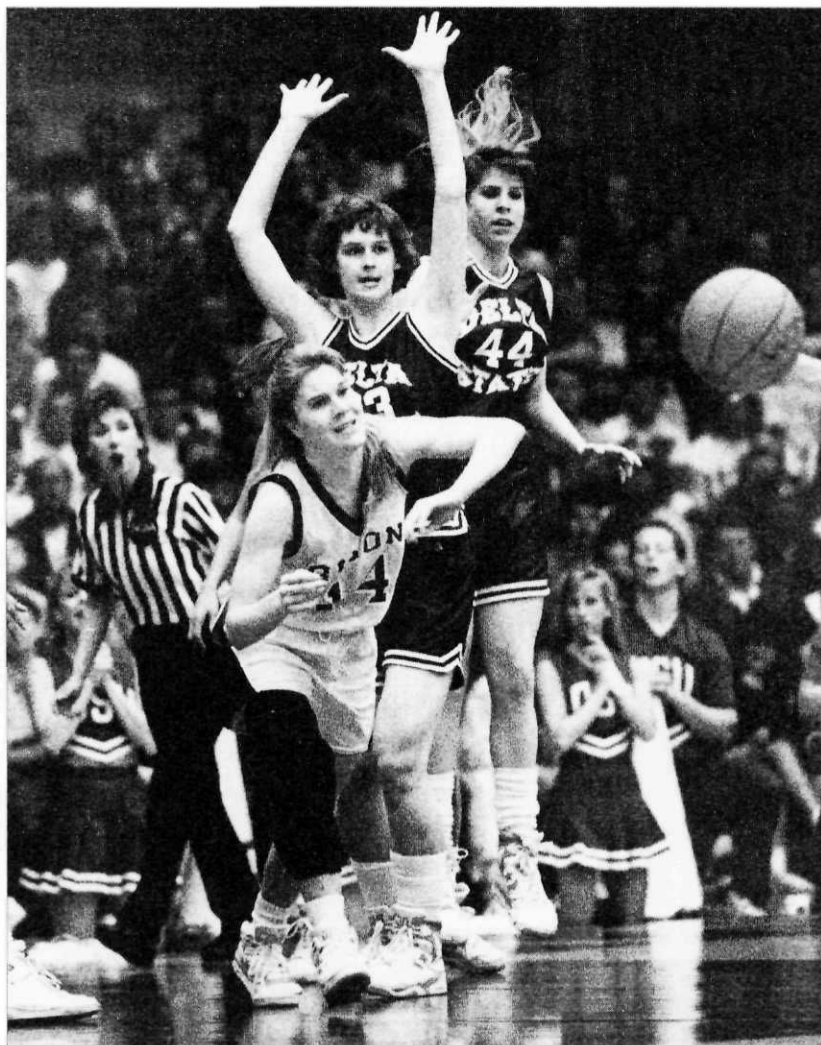

GREAT MOMENTS AND GAMES

NCAA Division II Women's Basketball Championship

Showdown in Fargo

*Delta State and North Dakota State
title game matchup from 21 years
ago still stands out*

Delta State's Leslie McKiernon (33) and Shelly Murrell (44) got the best of North Dakota State's Nadine Schmidt (14) on this night.

By John Stegeman

The last 10 years have seen just one school reach the NCAA Division II Women's Basketball Championship game more than once.

Twenty years ago, however, a pair of teams that would each claim numerous titles in short periods faced off in a championship contest in Fargo, North Dakota, that still stands as the second-highest attended NCAA Division II women's final of all time.

North Dakota State, defending its 1991 championship, faced off with 1989 and '90 champion Delta State in a game that was a battle of dynasties, and it did not disappoint.

The victory that day went to Delta State, but the impact both teams had on the sport goes far beyond any victory or defeat.