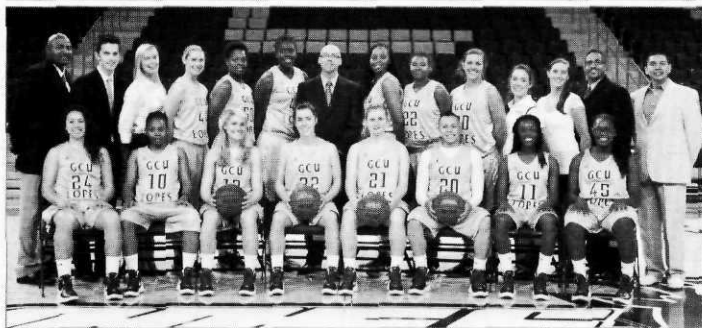

TEAM INFORMATION

2012 NCAA Division II Women's Basketball Championship

GRAND CANYON ANTELOPES

ROSTER

No.	Name	Pos.	Ht.	Cl.	Hometown
10	Shelia Washington	G	5-7	Jr.	Milwaukee, Wis.
11	Petrolina Chilaka	G	5-8	Fr.	Rosenberg, Texas
12	Erica Paskell	G	5-10	So.	Grapevine, Texas
20	Angelina Dennison	G	5-9	Sr.	Albuquerque, N.M.
21	Maylinn Smith	G/F	5-9	So.	Mesa, Ariz.
22	Joslynn Frazier	F	6-0	Sr.	Sacramento, Calif.
24	Briana Martinez	G	5-10	Fr.	Chula Vista, Calif.
30	Stevie Kamp	F	6-0	Sr.	Mesa, Ariz.
32	Natalie Markovich	G	5-8	Fr.	Chandler, Ariz.
40	Kim Young	C	6-3	Jr.	Glendale, Ariz.
42	Cindy Ekweozor	C	6-2	Jr.	Spring Valley, Calif.
44	Jenna Pearson	F	6-0	So.	Gilbert, Ariz.
45	Deanna Daniels	F	5-10	Jr.	Las Vegas, Nev.
50	Jallisa Butler	F	6-1	Sr.	Las Vegas, Nev.

RESULTS (23-3)

Score	Opponent	Score	Opponent
62-53	.....Neb.-Kearney	49-40	.....Hawaii Hilo
57-50	.....Adams St.	59-70	.....Hawaii Pacific
68-43	.....San Fran. St.	74-51	.....at BYU-Hawaii
60-42	.....Cal St. Dom. Hills	68-50	.....at Chaminade
59-63	.....Notre Dame de Namur	59-56	.....at Hawaii Pacific
81-52	.....Cal St. Stanislaus (N)	65-59 (OT)	.....at Hawaii Hilo
54-46	.....at San Fran. St.	67-56	.....at Cal Baptist
64-48	.....Simon Fraser	69-72	.....Academy of Art
65-57 (OT)	.....Simon Fraser	78-52	.....BYU-Hawaii
62-34	.....at Dominican (CA)	86-33	.....Chaminade
70-46	.....at Notre Dame de Namur	67-49	.....at Academy of Art
71-29	.....Dominican (CA)	54-53	.....Cal Baptist
65-49	.....at Dixie St.	71-54	.....Dixie St.

AT A GLANCE

Location	.....Phoenix, Ariz.
Founded	1949
Enrollment	4,400
Colors	.....Purple, Black and White
Conference	.....Pacific West
CEO	.....Brian Mueller
Athletics Director	.....Keith Baker
Website	.....GCULopes.com
Head Coach	.....Trent May
Assistant Coaches	.....Cory Cole, Milee Karre, Jesi Metz
Sports Information Contact	.....Mike McNally