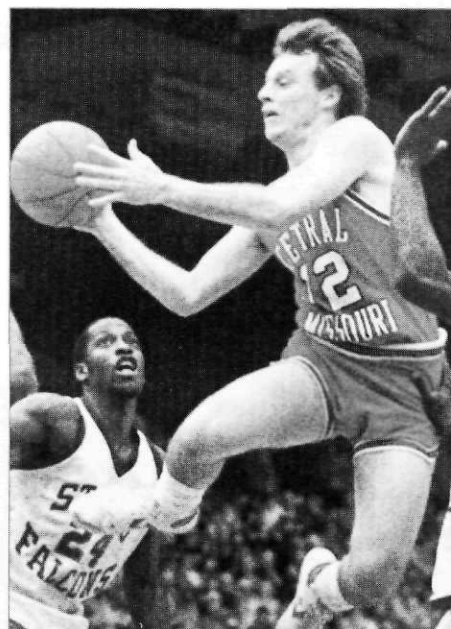

Building watched as state and local politicians joined Gov. Bond in proclaiming March 25-31, 1984, as "Jennies and Mules Week."

The same morning, university officials received a telegram from Washington, D.C. ending with, "We wish you the very best for an enjoyable celebration and, again, CONGRATULATIONS! — Signed: Ronald Reagan."

A copy of the president's message can be found right where the celebration was at its craziest: in a glass case at Heroes Restaurant and Pub.