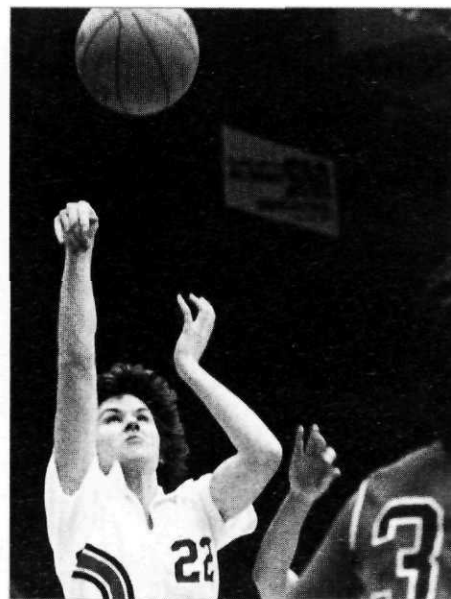

"I do remember after the game Lee Williams, who was the executive director of the Basketball Hall of Fame at that time, grabbed my arm as I was going across the court, and I was 33 years old at the time, he said, 'You're a young man, but you will never see this again,'" recalled Jerry Hughes, who was in his first full year as Central Missouri's athletics director and still holds the position today.

The celebration

Warrensburg is a small town in Johnson County, Missouri, about an hour east of Kansas City. In two days following the national championships, it became the country's basketball capital.

Following a police escort and warm reception upon their return, the university held an Appreciation Day for both teams. Classes from 10 a.m. to noon were canceled and then-Gov. Christopher Bond led a victory parade through town and the 9,000-student campus.

"If you've ever been to Warrensburg, you know it's a basketball town," Pesko said. "If you were a basketball player, everyone kind of knew you. It is a Division II school, but you were treated like a Division I school."

More than 3,000 fans in the Multipurpose

Carla Eades (22) and Brian Pesko (12) were each key in helping their team sweep both ends of the "doubleheader."