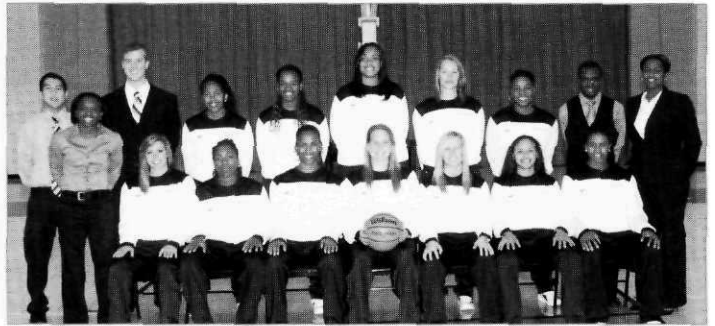

TUSCULUM PIONEERS

ROSTER

No.	Name	Pos.	Ht.	Cl.	Hometown
3	Kendal Baxter	G	5-5	Jr.	Sevierville, Tenn.
4	Alexis Anderson	G	5-4	Fr.	Chattanooga, Tenn.
5	Alishia Mosley	G	5-8	So.	Cameron, N.C.
10	Blakeley Burleson	G	5-6	Fr.	Piney Flats, Tenn.
11	Breyona Bennett	G	5-9	Jr.	Knoxville, Tenn.
12	Kiara Baker	G	5-5	Fr.	Snellville, Ga.
22	Linda Aughburns	F	5-11	Sr.	Fayetteville, N.C.
23	Nequiah Anderson	G	5-5	So.	Washington, D.C.
24	April McCann	G	5-8	Jr.	Chattanooga, Tenn.
30	Staci Hicks	F	6-1	Sr.	Loveland, Ohio
34	Jama Hammontree	G	5-8	Jr.	Greenback, Tenn.
42	Ashley Thurman	C	6-2	Jr.	Nashville, Tenn.

RESULTS (17-10)

Score	Opponent	Score	Opponent
74-64	.....at Findlay	72-71	.....at Anderson (SC)
63-51	.....Clayton St. (N)	91-70	.....at Mars Hill
78-63	.....at North Ga.	68-65	.....at Lenoir-Rhyne
68-61	.....Shaw	45-58	.....at Newberry
68-61	.....at Brevard	74-62	.....Lincoln Memorial
56-68	.....Lander	67-45	.....Brevard
53-57	.....Newberry	67-73	.....at Carson-Newman
55-61	.....at Johnson C. Smith	55-73	.....at Wingate
54-45	.....at Georgia College	51-58	.....Anderson (SC)
64-56	.....UNC Pembroke (N)	76-60	.....at Catawba
73-82	.....at Lincoln Memorial	61-52 (OT)	.....Lenoir-Rhyne
79-69	.....Wingate	71-75	.....Mars Hill
55-49	.....Carson-Newman	54-60	.....Newberry
63-42	.....Catawba		

AT A GLANCE

Location	.....Greeneville, Tenn.
Founded	1794
Enrollment	2,350
Colors	.....Orange and Black
Conference	.....South Atlantic
President	.....Dr. Nancy B. Moody
Athletics Director	.....Frankie DeBusk
Website	.....tusculumpioneers.com
Head Coach	.....Adell Harris
Assistant Coach	.....Ross Jolly
Sports Information Contact	.....Jim Miller