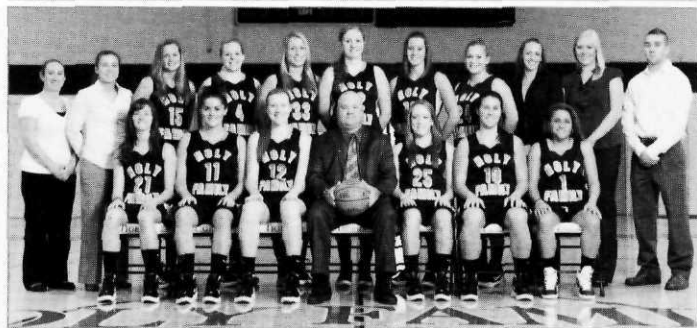

HOLY FAMILY TIGERS

ROSTER

No.	Name	Pos.	Ht.	Cl.	Hometown
1	Ana Cruz	G	5-2	Jr.	Lititz, Pa.
4	Mary Ellen McCollum	G	5-8	So.	Abington, Pa.
10	Kelly Brady	F	5-10	Jr.	Ocean City, N.J.
11	Molly Hanlon	G	5-10	Jr.	Narberth, Pa.
12	Erin Mann	C	6-1	Jr.	West Chester, Pa.
13	Katie Duma	F	5-11	So.	Poestenkill, N.Y.
15	Reagan Jewell	G/F	5-11	Fr.	Winooski, Vt.
21	Devon Spirka	G	5-9	So.	Wilmington, Vt.
24	Maggie Serratelli	F	5-9	So.	Bethlehem, Pa.
25	Lauren Peters	G	5-6	Sr.	Doylestown, Pa.
32	Carolyne Heston	C	6-1	So.	Feasterville, Pa.
33	Sarah Pawlak	F	6-0	Fr.	North Tonawanda, N.Y.

RESULTS (24-7)

Score	Opponent	Score	Opponent
57-82	.....Bentley (N)	96-76	.....at Georgian Court
87-62	.....at Mass.-Lowell	81-67	.....Goldey-Beacom
74-67	.....at New Haven	87-53	.....Post
56-72	.....Dist. Columbia	53-65	.....at USciences
75-62	.....Shepherd	61-47	.....at Bloomfield
70-84	.....West Chester	74-42	.....Georgian Court
76-51	.....at Goldey-Beacom	82-61	.....Caldwell
59-52	.....at Chestnut Hill	67-49	.....USciences
72-53	.....Felician	73-61	.....at Concordia (NY)
59-36	.....St. Thomas Aquinas	83-24	.....at Wilmington (DE)
60-68	.....Florida Tech (N)	77-62	.....at Dominican (NY)
61-67	.....at Rollins	78-49	.....Philadelphia U.
57-69	.....at Philadelphia U.	64-34	.....Bloomfield
88-42	.....Wilmington (DE)	61-53	.....at Caldwell
70-45	.....at Nyack	71-46	.....USciences (N)
85-69	.....Chestnut Hill		

AT A GLANCE

Location	.....Philadelphia, Pa.
Founded	1954
Enrollment	3,345
Colors	.....Copenhagen Blue and White
Conference	.....CACC
President	.....Sister Francesca Onley CSFN
Athletics Director	.....Sandra Michael
Website	.....athletics.holyfamily.edu
Head Coach	.....Mark Miller
Assistant Coaches	.....Nikki Flores, Bethann Castone-Burke, Ashley Cieplicki
Sports Information Contact	.....Greg Pellegrino