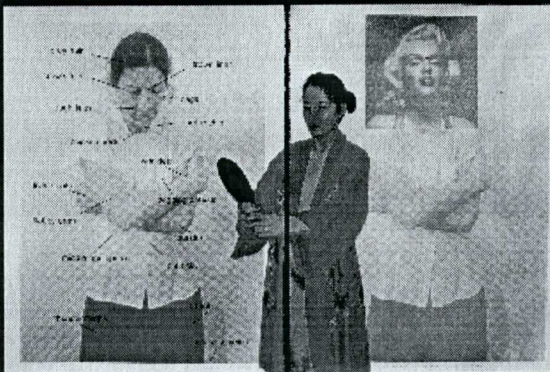

shape & content

arnold nadler
"Balance Beam", steel

January 31 - February 22

Opening Reception:
Wednesday
January 31, 7 - 9pm
in Bruce Gallery

Artist Lecture:
Arnold Nadler
8:30pm in Doucette 119

minna resnick
"Can't Always Be Prepared"
drawing on serigraph