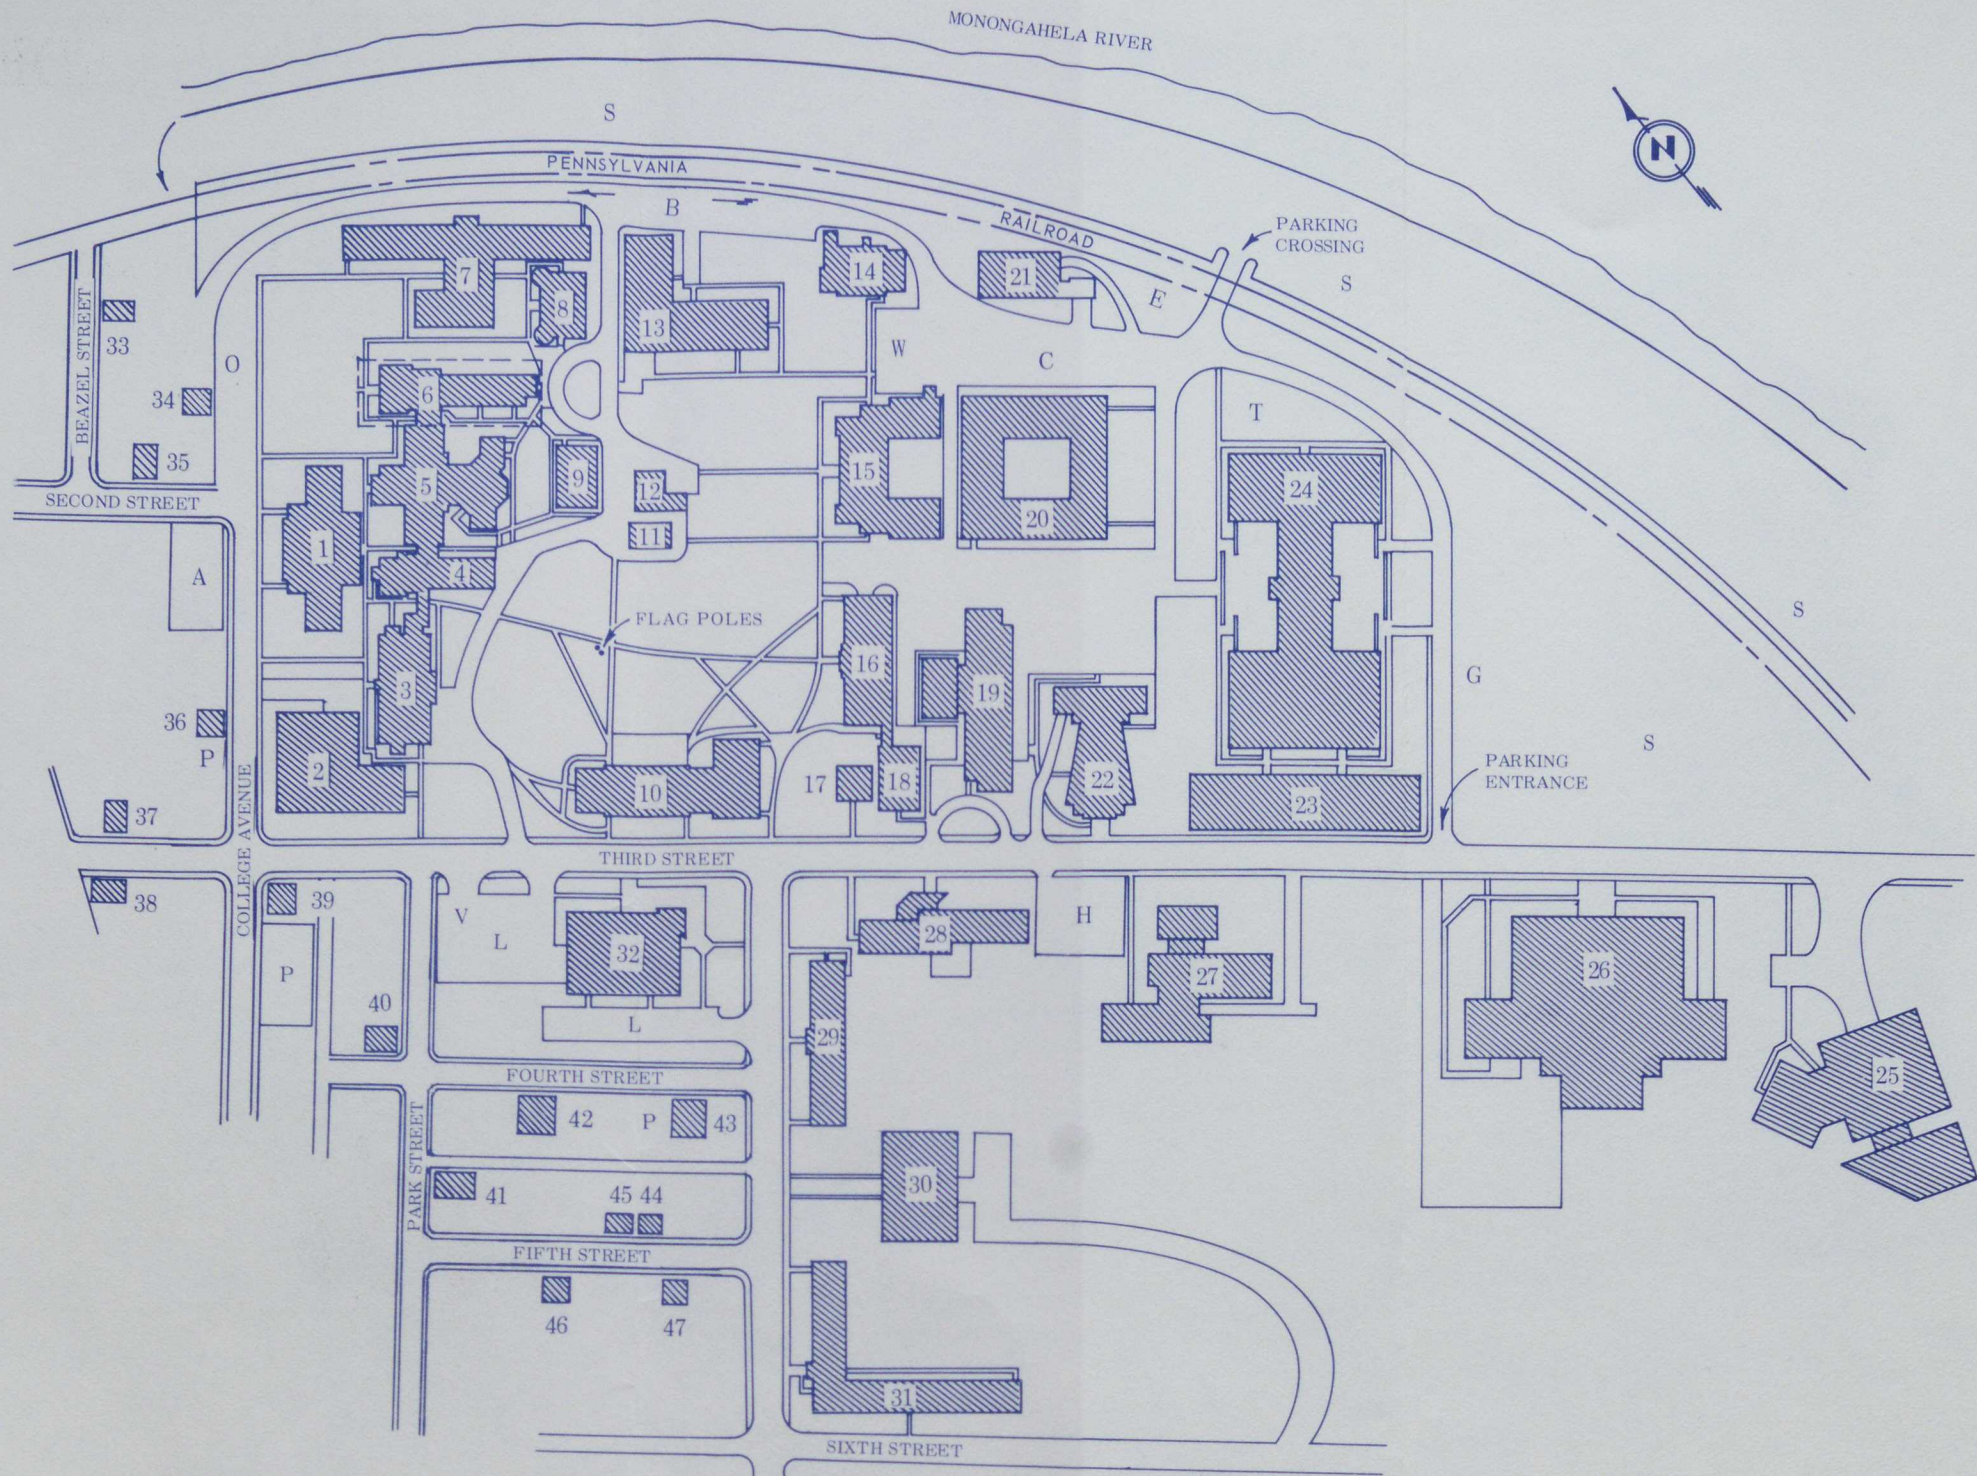

GEORGE H. ROADMAN, PRESIDENT

CAMPUS GUIDE

California State College

CALIFORNIA, PENNSYLVANIA

Old Main Hall

BUILDING DIRECTORY

1. Reed Library
2. World Culture
3. Dixon Hall
4. South Hall
5. Main Hall
6. Biological Science
7. Binns Dormitory
8. Old Science Hall
9. Vulcan Hall
10. Herron Hall
11. Maintenance Annex
12. Maintenance Annex
13. New Science Hall
14. Power Plant
15. Industrial Arts
16. Noss School
17. Infirmary
18. Noss Annex
19. Education Building
20. Coover Hall
21. Maintenance Building
22. Steele Auditorium
23. Longanecker Dormitory
24. Hamer Hall
25. Learning Research Center
26. Gallagher Dining Hall
27. Stanley Dormitory
28. Clyde Dormitory
29. Johnson Dormitory
30. Student Union
31. McCloskey Dormitory
32. Administration Building
33. Arts and Sciences Office
34. Philosophy Department Office
35. Educational Development Center
36. Data Center Offices
37. Alumni Center
38. Campus Ministry
39. Faculty Lounge
40. Modern Language Department Offices
41. Secondary Education Office
42. Music Department Office
43. Conservation and Recreation Office
44. Elementary Education Office
45. Reading Center
46. Regional Headstart Office
47. Educational Foundations Office