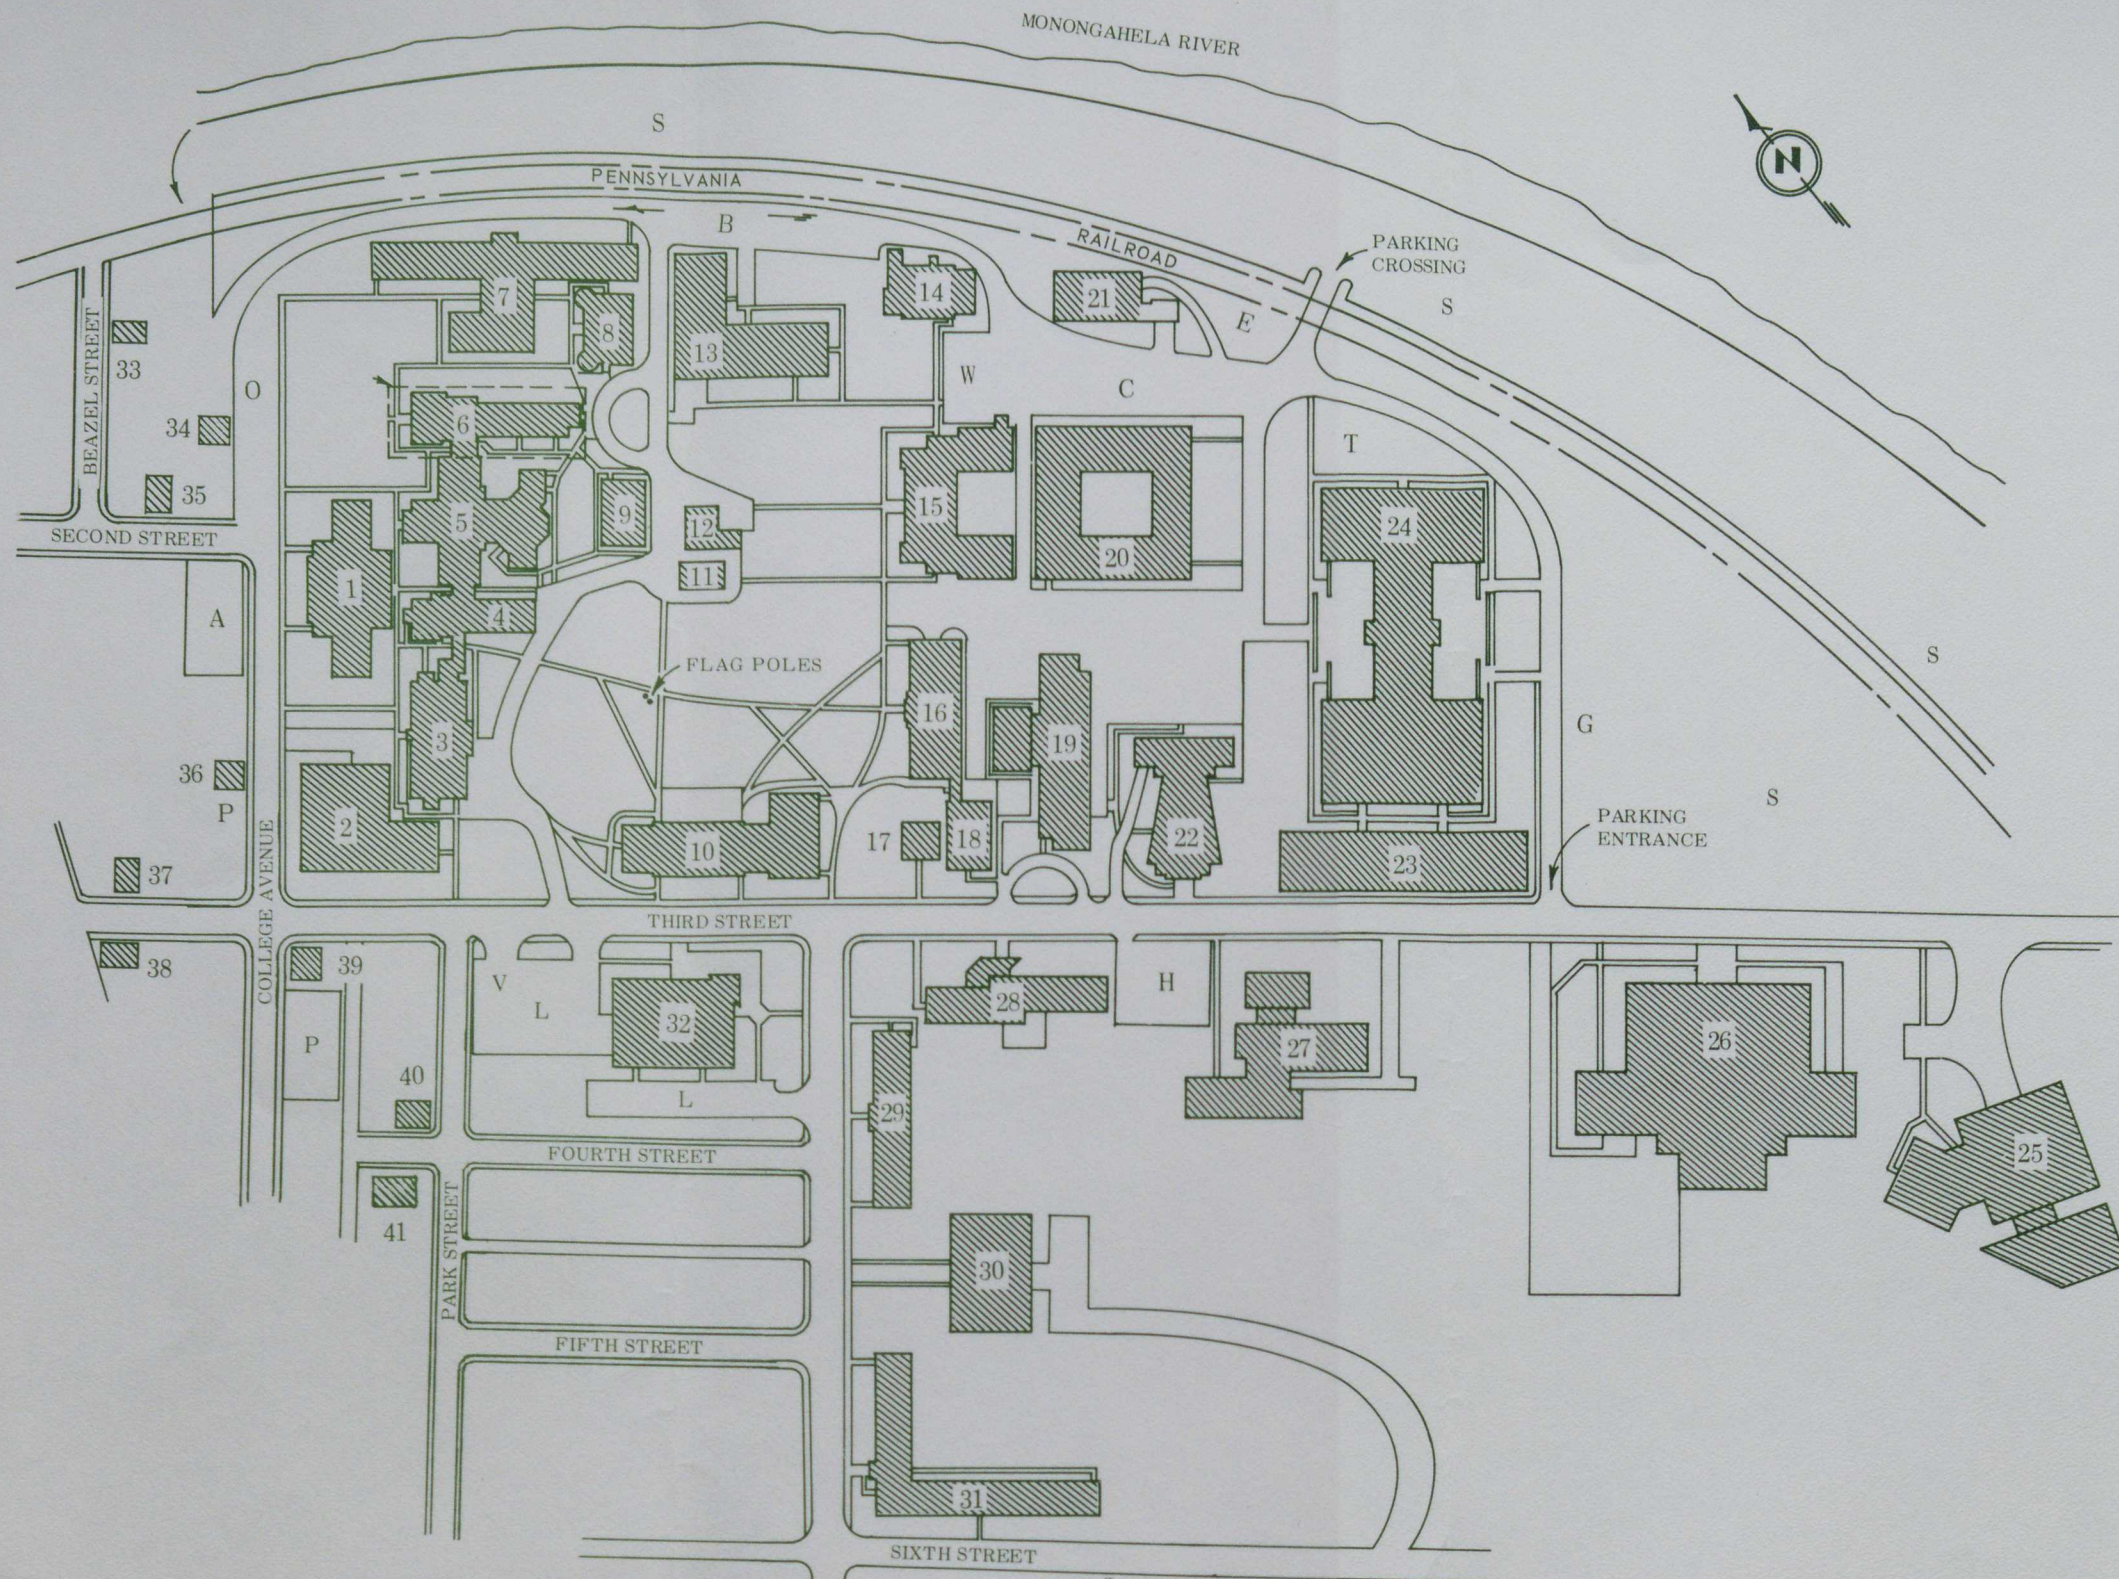

CALIFORNIA, PENNSYLVANIA

Old Main Hall

California State College
Archives Collection

BUILDING DIRECTORY

1. Reed Library
2. World Culture
3. Dixon Hall
4. South Hall
5. Main Hall
6. Biological Science
7. Binns Dormitory
8. Old Science Hall
9. Vulcan Hall
10. Herron Hall
11. Maintenance Annex
12. Maintenance Annex
13. New Science Hall
14. Power Plant
15. Industrial Arts
16. Noss School
17. Infirmary
18. Noss Annex
19. Education Building
20. Coover Hall
21. Maintenance Building
22. Steele Auditorium
23. Longanecker Dormitory
24. Hamer Hall
25. Learning Research Center
26. Gallagher Dining Hall
27. Stanley Dormitory
28. Clyde Dormitory
29. Johnson Dormitory
30. Student Union
31. McCloskey Dormitory
32. Administration Building
33. Arts and Sciences Office
34. Philosophy Department Office
35. Educational Development Center
36. Data Center Offices
37. Alumni Center
38. Campus Ministry
39. Faculty Lounge
40. Modern Language Department Offices
41. Music Department Office