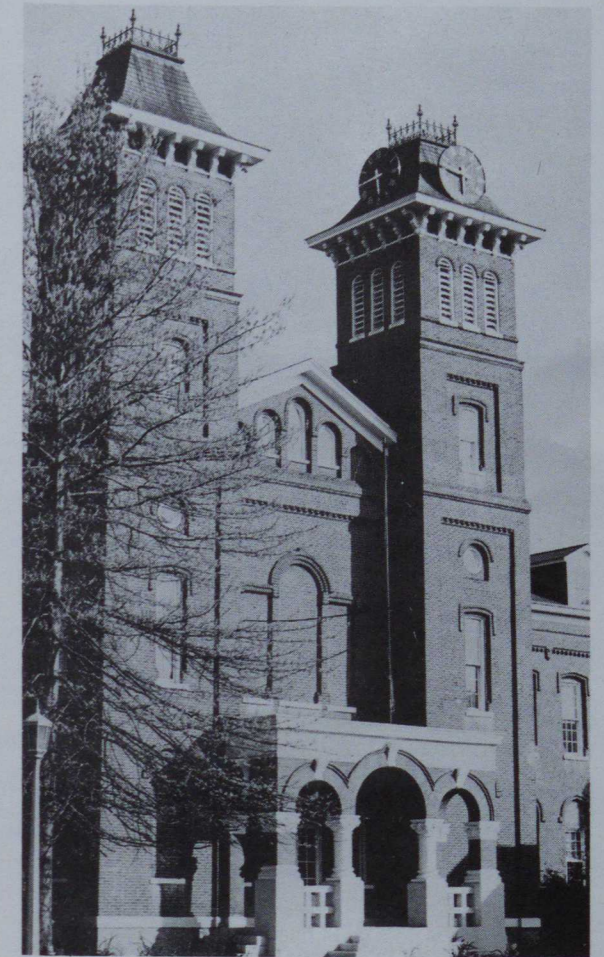

CAMPUS GUIDE

California State College

CALIFORNIA, PENNSYLVANIA

Old Main Hall