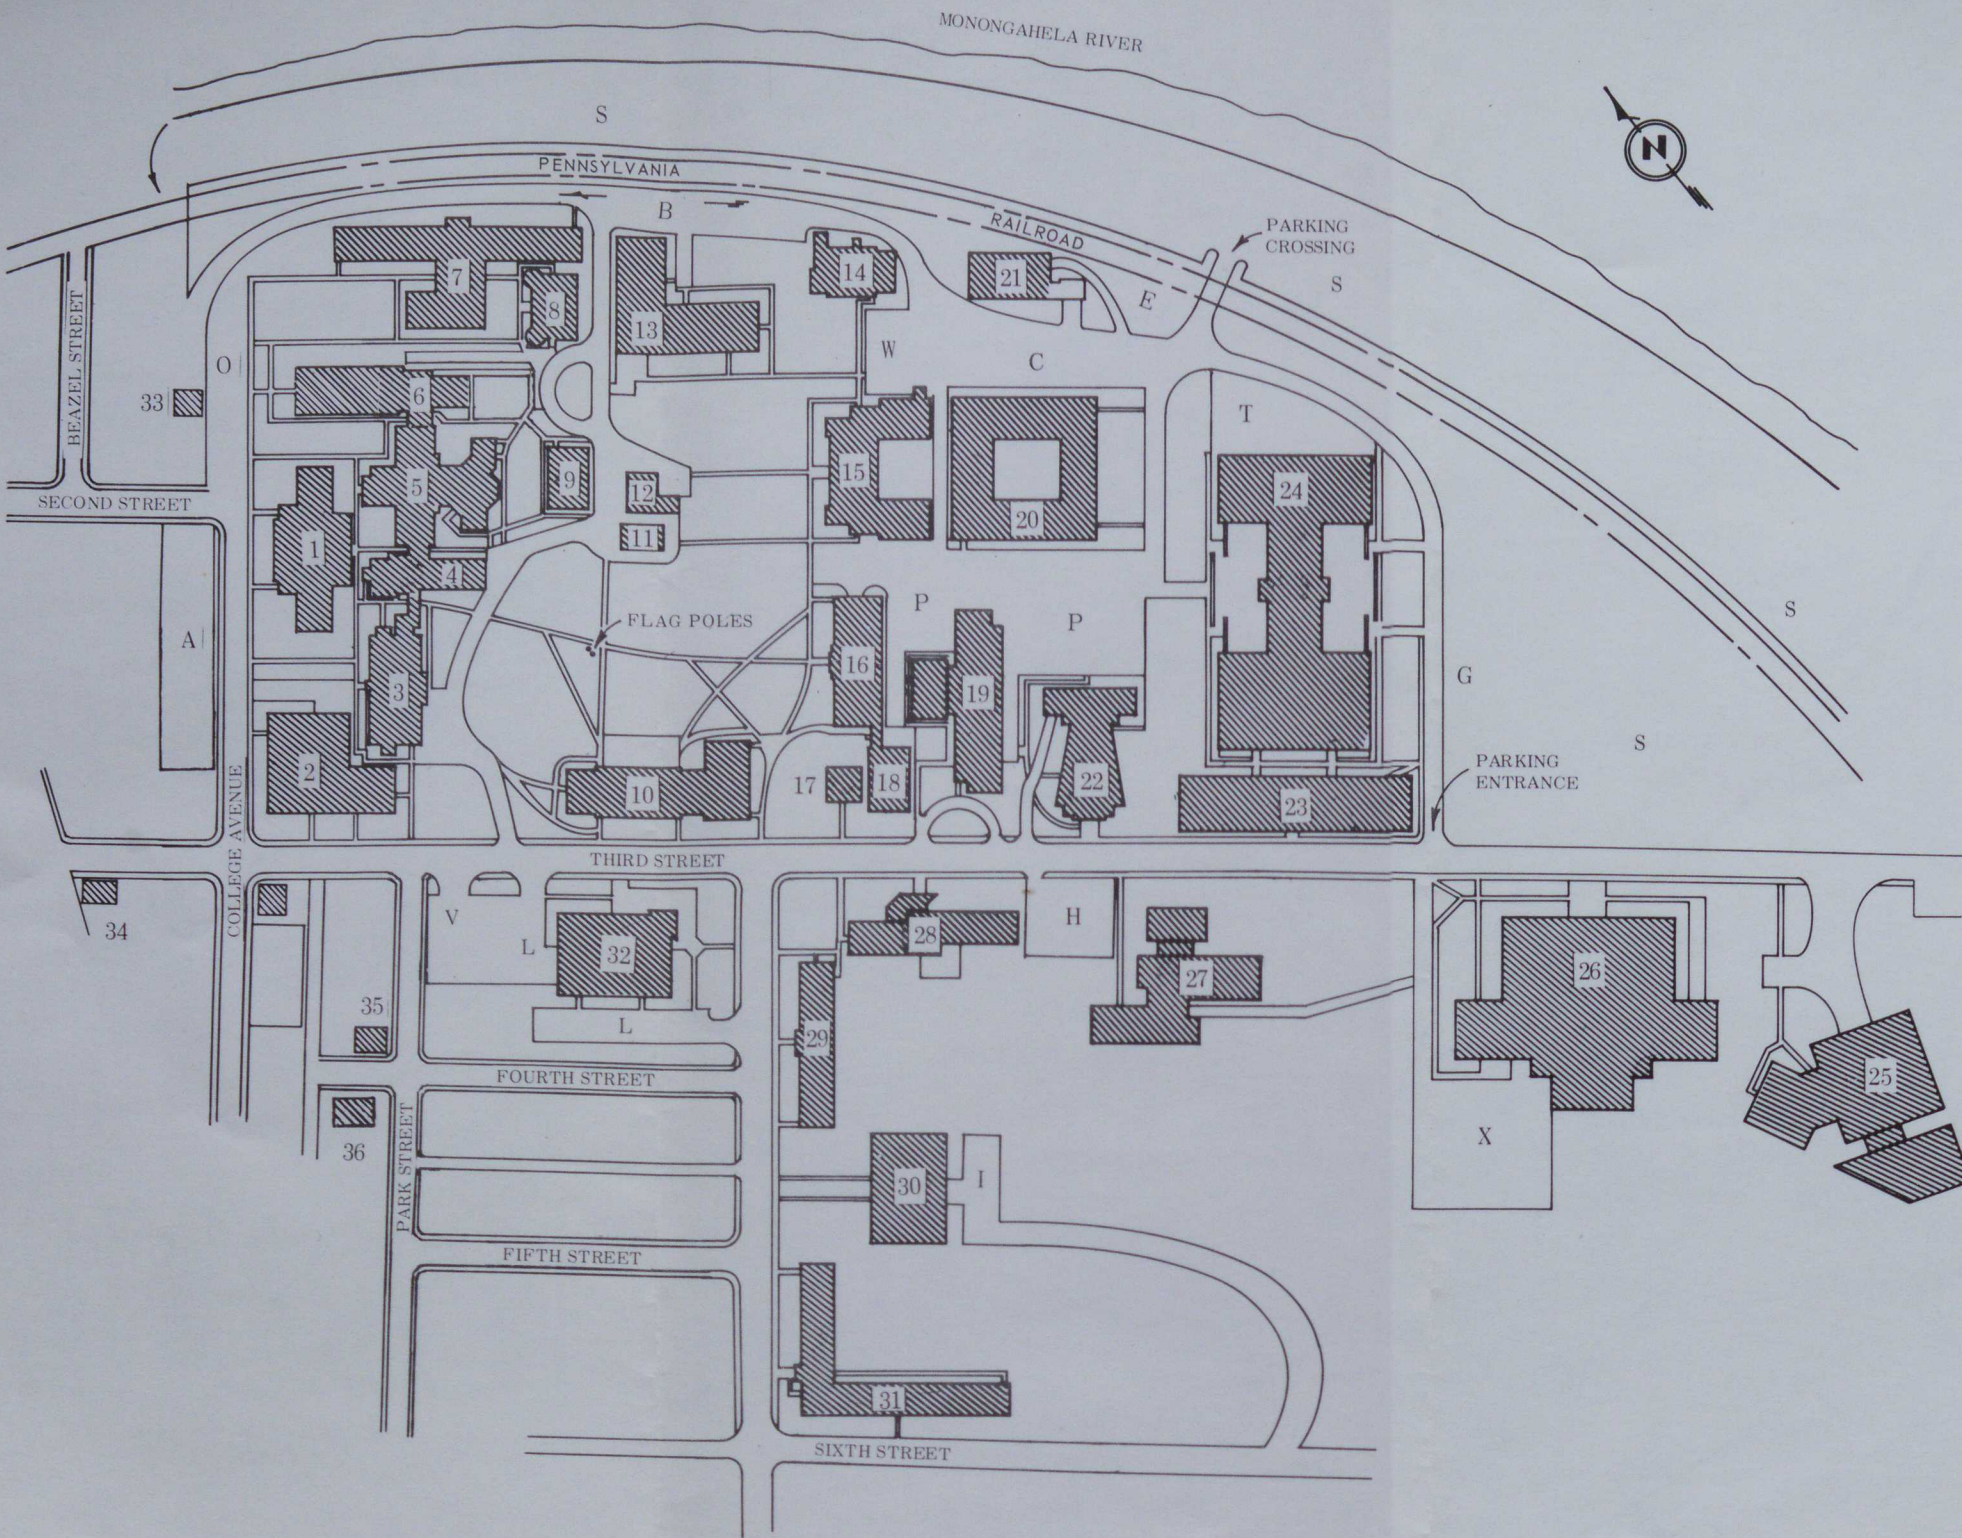

CALIFORNIA STATE COLLEGE
CALIFORNIA, PENNSYLVANIA 15419
(412 AREA CODE) 938-4000

GEORGE H. ROADMAN, PRESIDENT

CAMPUS GUIDE

California State College

CALIFORNIA, PENNSYLVANIA

Old Main Hall

BUILDING DIRECTORY

1. Reed Library
2. World Culture
3. Dixon Hall
4. South Hall
5. Main Hall
6. Biological Science
7. Binns Dormitory
8. Old Science Hall
9. Vulcan Hall
10. Herron Hall
11. Maintenance Annex
12. Maintenance Annex
13. New Science Hall
14. Power Plant
15. Industrial Arts
16. Noss Building
17. Infirmary
18. Noss Annex
19. Education Building
20. Coover Hall
21. Maintenance Building
22. Steele Auditorium
23. Longanecker Dormitory
24. Hamer Hall
25. Learning Research Center
26. Gallagher Dining Hall
27. Stanley Dormitory
28. Clyde Dormitory
29. Johnson Dormitory
30. Student Union
31. McCloskey Dormitory
32. Administration Building
33. Philosophy Department Office
34. Campus Ministry
35. Modern Language Department Offices
36. Music Department Office