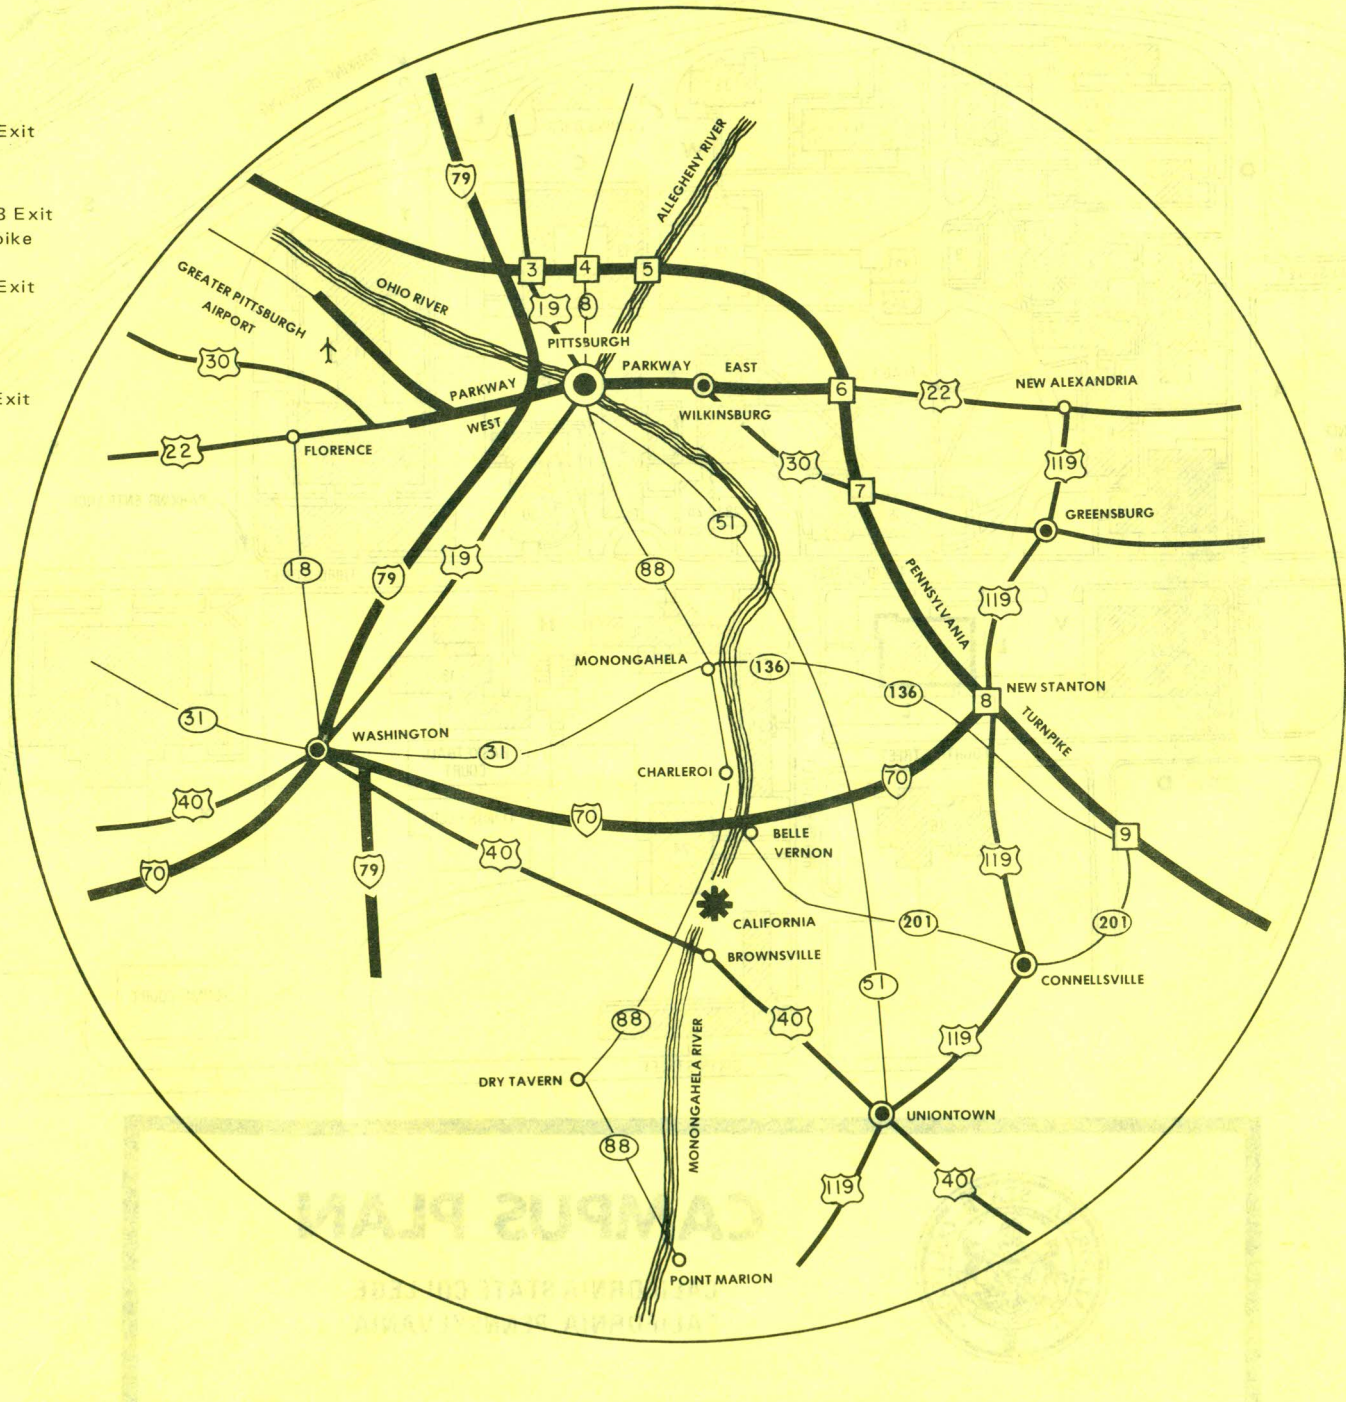

## DIRECTIONS

From the East (Harrisburg, Philadelphia)

Turnpike to New Stanton Exit  
 Interstate 70 West to Charleroi-Route 88 Exit  
 Route 88 South to California

From the North East (Scranton)

Turnpike Extension South to Interstate 78 Exit  
 Interstate 78 South to Pennsylvania Turnpike  
 Turnpike West to New Stanton Exit  
 Interstate 70 West to Charleroi-Route 88 Exit  
 Route 88 South to California

From the North (Erie, Pittsburgh)

Interstate 79 South to Interstate 70 Exit  
 Interstate 70 East to Charleroi-Route 88 Exit  
 Route 88 South to California

### LEGEND

-  U.S. HIGHWAYS
-  INTERSTATE HIGHWAYS
-  STATE HIGHWAYS
-  LIMITED ACCESS
-  RIVERS
-  AIRPORTS
-  TURNPIKE INTERCHANGE