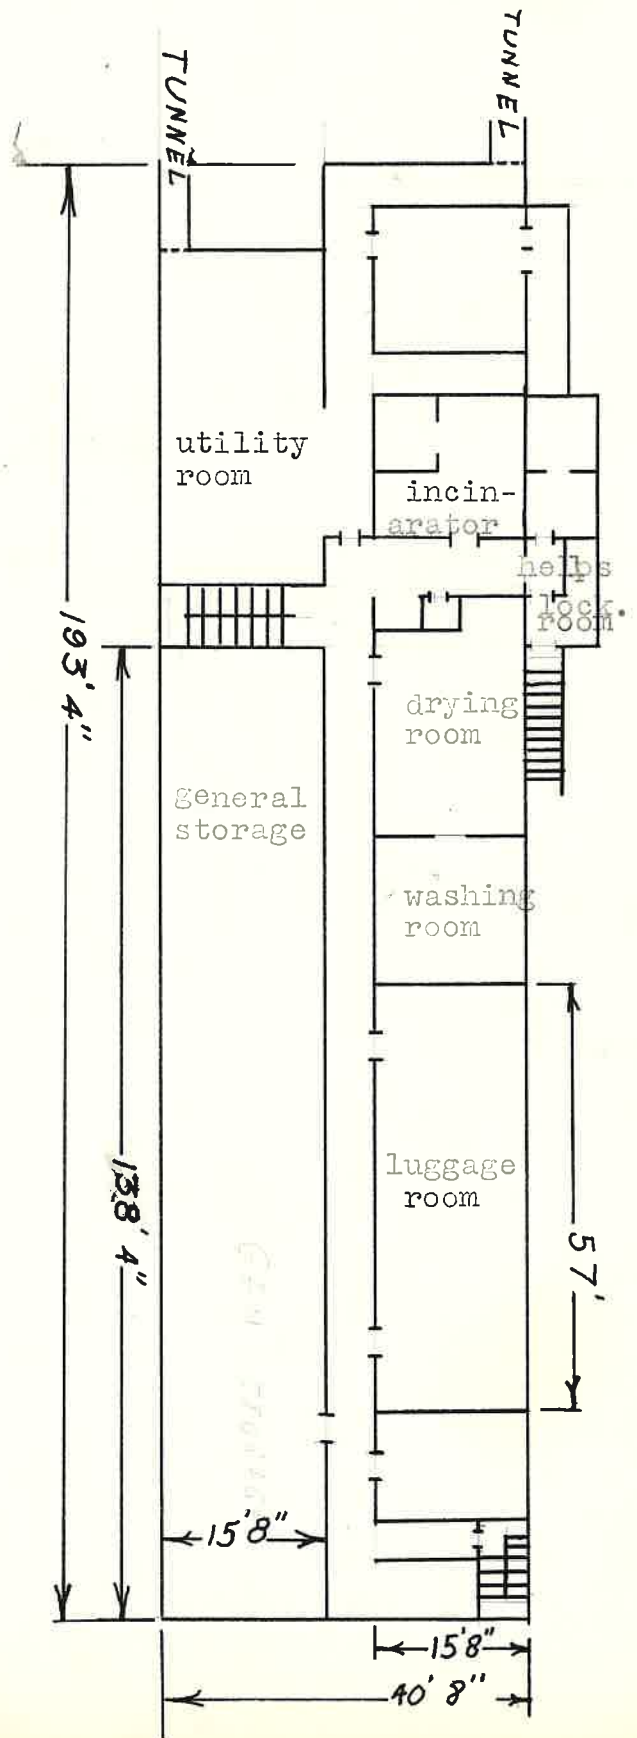

BASEMENT BINNS DORMITORY

ground floor

NOTE:
STUDENT ROOM SIZE-16'X12'
BINNS DORMITORY

second floor

NOTE:

STUDENT ROOM SIZE 16' X 12'

BINNS DORMITORY

BENNS-Womens dorm.

capacity - 212

1 - apt.

18,400 square feet

454,480 cubic feet

furniture

RECREATIONAL ROOM

2-single seat lounge chairs

2 double seat lounge chairs

16-side chairs

13-three seat lounge chairs

16-tables

LOBBY

1-2 seat lounge chairs

5-3 seat lounge chairs

4- tables

LOUNGE