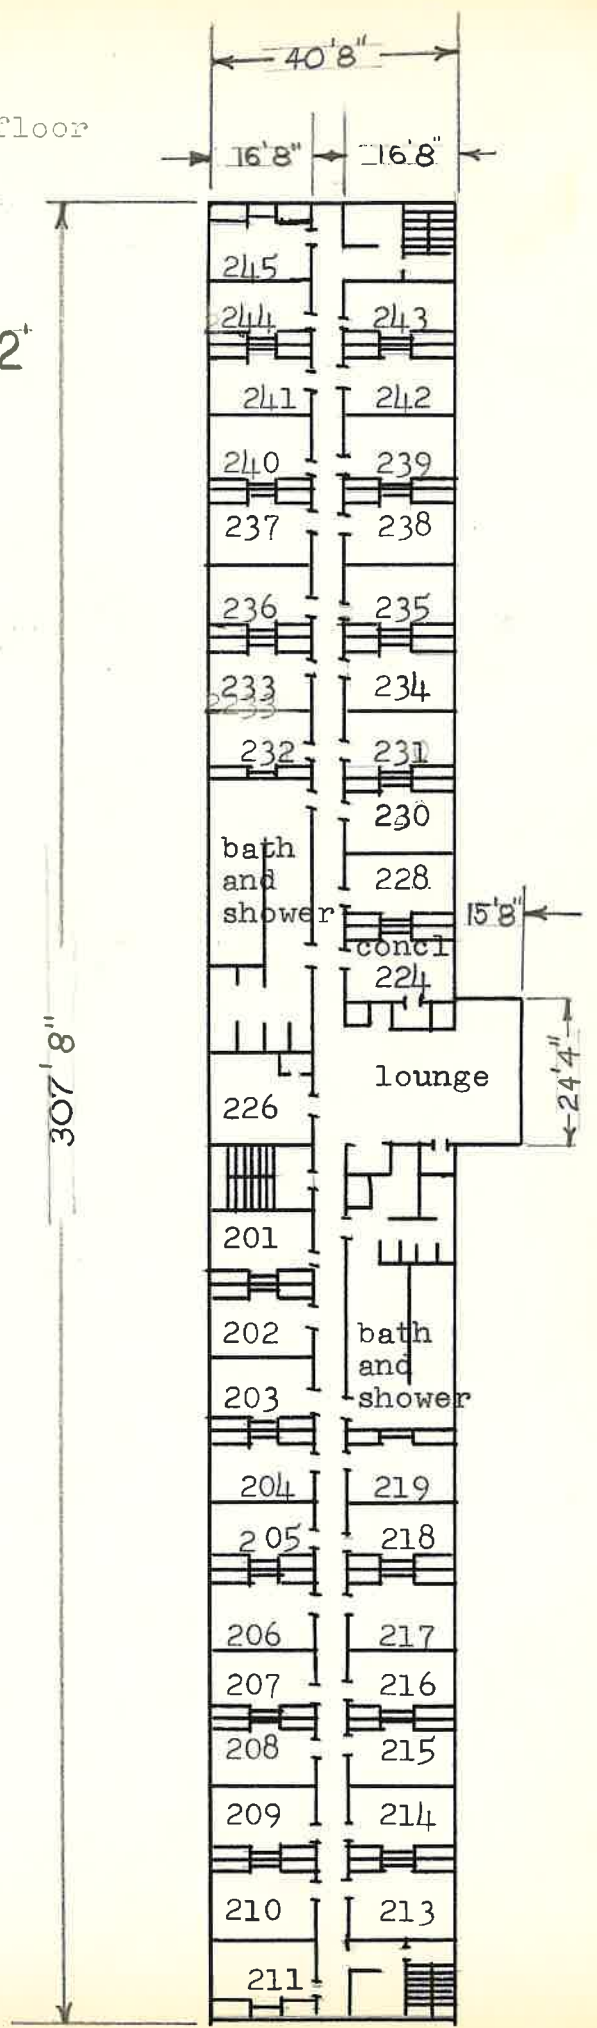

BASEMENT BINNS DORMITORY

ground floor

NOTE:
STUDENT ROOM SIZE-16'X12'
BINNS DORMITORY

second floor

NOTE:

STUDENT ROOM SIZE 16' X 12'

BINNS DORMITORY

BENNS-Womens dorm.

capacity - 212

1 - apt.

18,400 square feet

454,480 cubic feet

furniture

RECREATIONAL ROOM

2-single seat lounge chairs

2 double seat lounge chairs

16-side chairs

13-three seat lounge chairs

16-tables

LOBBY

1-2 seat lounge chairs

5-3 seat lounge chairs

4- tables

LOUNGE